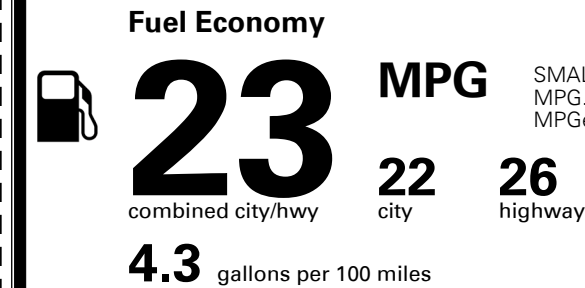

EPA DOT Fuel Economy and Environment

Gasoline Vehicle

SMALL SUVs range from 16 to 125 MPG. The best vehicle rates 142 MPGe.

You spend
$1,250
more in fuel costs
over 5 years
compared to the
average new vehicle.

Annual fuel cost
$1,550