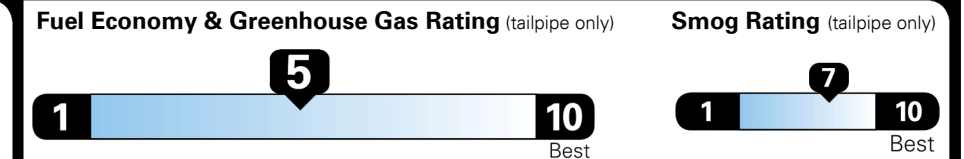

This vehicle emits 389 grams CO₂ per mile. The best emits 0 grams per mile (tailpipe only). Producing and distributing fuel also create emissions; learn more at fuelconomy.gov.

Actual results will vary for many reasons, including driving conditions and how you drive and maintain your vehicle. The average new vehicle gets 27 MPG and costs $6,500 to fuel over 5 years. Cost estimates are based on 15,000 miles per year at $ 2.35 per gallon. MPGe is miles per gasoline gallon equivalent. Vehicle emissions are a significant cause of climate change and smog.

fuelconomy.gov

Calculate personalized estimates and compare vehicles

GOVERNMENT 5-STAR SAFETY RATINGS

PARTS CONTENT INFORMATION

Overall Vehicle Score Not Rated
Based on the combined rating of frontal, side and rollover.
Should ONLY be compared to other vehicles of similar size and weight.

Frontal Crash	Driver Passenger	Not Rated

Based on the risk of injury in a frontal impact.
Should ONLY be compared to other vehicles of similar size and weight.

Side Crash	Front seat Rear seat	Not Rated

Star ratings based on the risk of injury in a side impact.

Rollover	Not Rated

Star ratings based on the risk of rollover in a single-vehicle crash.

Star ratings range from 1 to 5 stars (★★★★★) with 5 being the highest.
Source: National Highway Traffic Safety Administration (NHTSA).
www.safercar.gov or 1-888-327-4236

FOR VEHICLES IN THIS CAR LINE U.S./CANADIAN PARTS CONTENT: 0 %

MAJOR SOURCES OF FOREIGN PARTS:
KOREA: 85%

NOTE: PARTS CONTENT DOES NOT INCLUDE FINAL ASSEMBLY, DISTRIBUTION, OR OTHER NON-PARTS COSTS.

FOR THIS VEHICLE
FINAL ASSEMBLY POINT:
GWANGJU, KOREA

COUNTRY OF ORIGIN

ENGINE: KOREA
TRANSMISSION: KOREA

* When you purchase this vehicle, Kia America, Inc. collects personal information you provide to the dealership. For information on our collection and use of personal information and your rights, please see our Privacy policy on www.kia.com.

** UVO link may be currently unavailable for Model Year 2022 and newer vehicles sold or purchased in Massachusetts; please see www.owners.kia.com for updates on availability.

Manufacturer's suggested retail price includes Manufacturer's recommended pre-delivery service. License and title fees, state and local taxes and other dealer installed options and accessories are not included in the manufacturer's suggested retail price.