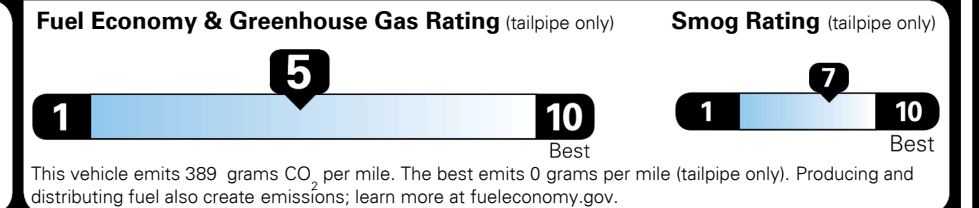

Actual results will vary for many reasons, including driving conditions and how you drive and maintain your vehicle. The average new vehicle gets 27 MPG and costs $6,500 to fuel over 5 years. Cost estimates are based on 15,000 miles per year at $ 2.35 per gallon. MPGe is miles per gasoline gallon equivalent. Vehicle emissions are a significant cause of climate change and smog.

fuel economy.gov

Calculate personalized estimates and compare vehicles

GOVERNMENT 5-STAR SAFETY RATINGS

Overall Vehicle Score ★ ★ ★ ★ ★

Based on the combined rating of frontal, side and rollover. Should ONLY be compared to other vehicles of similar size and weight.

Frontal Driver ★ ★ ★ ★ ★
Crash Passenger ★ ★ ★ ★ ★

Based on the risk of injury in a frontal impact. Should ONLY be compared to other vehicles of similar size and weight.

Side Front seat ★ ★ ★ ★ ★
Crash Rear seat ★ ★ ★ ★ ★

Star ratings based on the risk of injury in a side impact.

Rollover ★ ★ ★ ★ ★

Star ratings based on the risk of rollover in a single-vehicle crash.

Star ratings range from 1 to 5 stars (★★★★★) with 5 being the highest.

Source: National Highway Traffic Safety Administration (NHTSA).
www.safercar.gov or 1-888-327-4236

Manufacturer's suggested retail price includes Manufacturer's recommended pre-delivery service. License and title fees, state and local taxes and other dealer installed options and accessories are not included in the manufacturer's suggested retail price.

PARTS CONTENT INFORMATION

FOR VEHICLES IN THIS CAR LINE U.S./CANADIAN PARTS CONTENT: 0 %

MAJOR SOURCES OF FOREIGN PARTS: KOREA: 85%

NOTE: PARTS CONTENT DOES NOT INCLUDE FINAL ASSEMBLY, DISTRIBUTION, OR OTHER NON-PARTS COSTS.

FOR THIS VEHICLE FINAL ASSEMBLY POINT: GWANGJU, KOREA

COUNTRY OF ORIGIN
ENGINE: KOREA
TRANSMISSION: KOREA

* When you purchase this vehicle, Kia America, Inc. collects personal information you provide to the dealership. For information on our collection and use of personal information and your rights, please see our Privacy policy on www.kia.com.

** UVO link may be currently unavailable for Model Year 2022 and newer vehicles sold or purchased in Massachusetts; please see www.owners.kia.com for updates on availability.