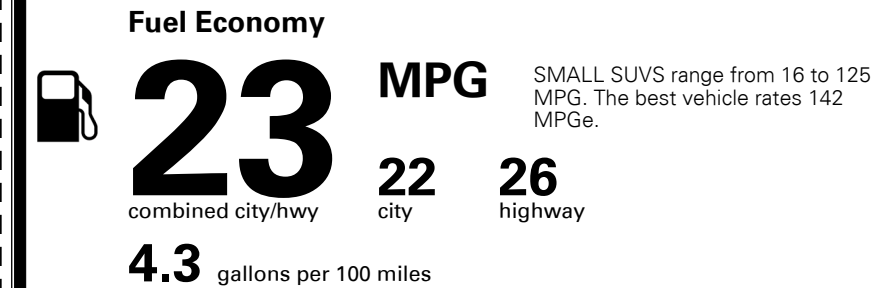

EXTERIOR

17" Alloy Wheels
Auto-On/Off Projector Headlights
LED Daytime Running Lights
Rear Privacy Glass
Rear Spoiler
Projector Fog Lamps
Unique Front with 28° Approach Angle

WARRANTY

10 Year/100,000 Mile Limited Powertrain Warranty
5 Year/60,000 Mile Limited Basic Warranty
5 Year/60,000 Mile Roadside Assistance
*Ask dealer for details

MANUFACTURER'S SUGGESTED RETAIL PRICE ▶

$ 29,890.00

COMPARE EX AWD FEATURES

Added to/in place of standard LX AWD features

- 18" Alloy Wheels
- Panoramic Sunroof w/ Power Sunshade
- Blind-Spot Collision Warning
- Rear Cross-Traffic Collision Warning
- Smart (Hands-free) Power Liftgate
- SynTex Seating Material
- 10-Way Power Driver's Seat with Lumbar Support
- Heated Front Seats and Outside Mirrors
- Dual Zone Automatic Climate Control
- Smart Key w/ Push Button Start & Smart Welcome
- Power Fold Outside Mirrors w/LED Turn Signals
- Leather Wrapped Steering Wheel/Shift Knob

ADDITIONAL INSTALLED EQUIPMENT:
(In addition to or in place of standard features)
Snow White Pearl Paint $395.00
Cargo Mat $95.00
Carpeted Floor Mats $155.00

MSRP INCLUDING OPTIONS

$ 30,535.00

INLAND FREIGHT AND HANDLING

$ 1,175.00

TOTAL MANUFACTURER'S SUGGESTED RETAIL PRICE ▶

$ 31,710.00

TOTAL ADDITIONAL WEIGHT: 14.5

#1 LONG-TERM DEPENDABILITY
AMONG MASS MARKET BRANDS.

EPA DOT Fuel Economy and Environment

Gasoline Vehicle

You spend
$1,250
more in fuel costs
over 5 years
compared to the
average new vehicle.

Annual fuel cost
$1,550