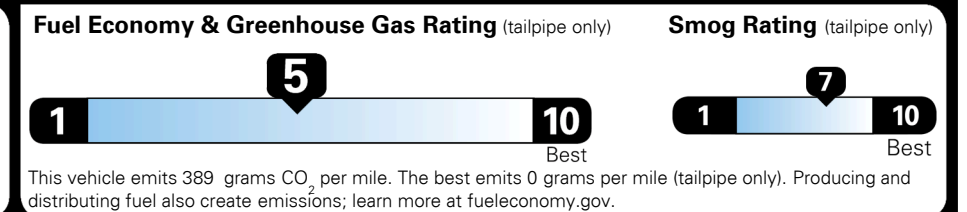

Actual results will vary for many reasons, including driving conditions and how you drive and maintain your vehicle. The average new vehicle gets 27 MPG and costs $6,500 to fuel over 5 years. Cost estimates are based on 15,000 miles per year at $ 2.35 per gallon. MPGe is miles per gasoline gallon equivalent. Vehicle emissions are a significant cause of climate change and smog.

fuel economy.gov

Calculate personalized estimates and compare vehicles

GOVERNMENT 5-STAR SAFETY RATINGS

Overall Vehicle Score		Not Rated
Based on the combined rating of frontal, side and rollover. Should ONLY be compared to other vehicles of similar size and weight.		
Frontal	Driver	Not Rated
Crash	Passenger	Not Rated
Based on the risk of injury in a frontal impact. Should ONLY be compared to other vehicles of similar size and weight.		
Side	Front seat	Not Rated
Crash	Rear seat	Not Rated
Star ratings based on the risk of injury in a side impact.		
Rollover		Not Rated
Star ratings based on the risk of rollover in a single-vehicle crash.		

Star ratings range from 1 to 5 stars (★★★★★) with 5 being the highest.
Source: National Highway Traffic Safety Administration (NHTSA).
www.safercar.gov or 1-888-327-4236

Manufacturer's suggested retail price includes Manufacturer's recommended pre-delivery service. License and title fees, state and local taxes and other dealer installed options and accessories are not included in the manufacturer's suggested retail price.

PARTS CONTENT INFORMATION

FOR VEHICLES IN THIS CAR LINE U.S./CANADIAN PARTS CONTENT: 0 %

MAJOR SOURCES OF FOREIGN PARTS: KOREA: 85%

NOTE: PARTS CONTENT DOES NOT INCLUDE FINAL ASSEMBLY, DISTRIBUTION, OR OTHER NON-PARTS COSTS.

FOR THIS VEHICLE FINAL ASSEMBLY POINT: GWANGJU, KOREA

COUNTRY OF ORIGIN
ENGINE: KOREA
TRANSMISSION: KOREA

* When you purchase this vehicle, Kia America, Inc. collects personal information you provide to the dealership. For information on our collection and use of personal information and your rights, please see our Privacy policy on www.kia.com.
** UVO link may be currently unavailable for Model Year 2022 and newer vehicles sold or purchased in Massachusetts; please see www.owners.kia.com for updates on availability.