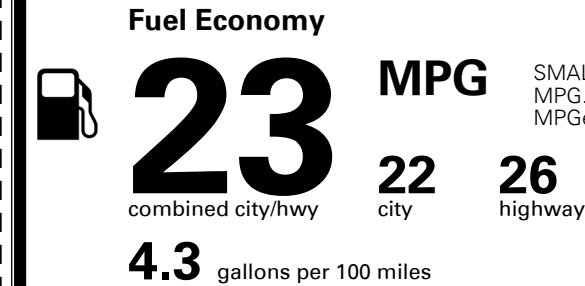

EPA DOT Fuel Economy and Environment

Gasoline Vehicle

SMALL SUVs range from 16 to 125 MPG. The best vehicle rates 142 MPGe.

You spend
$1,250
more in fuel costs
over 5 years
compared to the
average new vehicle.

Annual fuel cost
$1,550