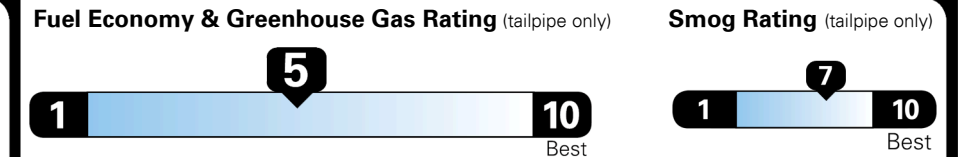

This vehicle emits 389 grams CO₂ per mile. The best emits 0 grams per mile (tailpipe only). Producing and distributing fuel also create emissions; learn more at fuel economy.gov.

Actual results will vary for many reasons, including driving conditions and how you drive and maintain your vehicle. The average new vehicle gets 27 MPG and costs $6,500 to fuel over 5 years. Cost estimates are based on 15,000 miles per year at $ 2.35 per gallon. MPGe is miles per gasoline gallon equivalent. Vehicle emissions are a significant cause of climate change and smog.

fuel economy.gov

Calculate personalized estimates and compare vehicles

GOVERNMENT 5-STAR SAFETY RATINGS

Overall Vehicle Score	Not Rated	
Based on the combined rating of frontal, side and rollover. Should ONLY be compared to other vehicles of similar size and weight.		
Frontal Crash	Driver	Not Rated
Based on the risk of injury in a frontal impact. Should ONLY be compared to other vehicles of similar size and weight.	Passenger	Not Rated
Side Crash	Front seat	Not Rated
Star ratings based on the risk of injury in a side impact.	Rear seat	Not Rated
Rollover	Not Rated	
Star ratings based on the risk of rollover in a single-vehicle crash.		

Star ratings range from 1 to 5 stars (★★★★★) with 5 being the highest.
Source: National Highway Traffic Safety Administration (NHTSA).
www.safercar.gov or 1-888-327-4236

Manufacturer's suggested retail price includes Manufacturer's recommended pre-delivery service. License and title fees, state and local taxes and other dealer installed options and accessories are not included in the manufacturer's suggested retail price.

PARTS CONTENT INFORMATION

FOR VEHICLES IN THIS CAR LINE U.S./CANADIAN PARTS CONTENT: 0 %

MAJOR SOURCES OF FOREIGN PARTS: KOREA: 85%

NOTE: PARTS CONTENT DOES NOT INCLUDE FINAL ASSEMBLY, DISTRIBUTION, OR OTHER NON-PARTS COSTS.

FOR THIS VEHICLE FINAL ASSEMBLY POINT: GWANGJU, KOREA

COUNTRY OF ORIGIN

ENGINE: KOREA
TRANSMISSION: KOREA

* When you purchase this vehicle, Kia America, Inc. collects personal information you provide to the dealership. For information on our collection and use of personal information and your rights, please see our Privacy policy on www.kia.com.

** UVO link may be currently unavailable for Model Year 2022 and newer vehicles sold or purchased in Massachusetts; please see www.owners.kia.com for updates on availability.