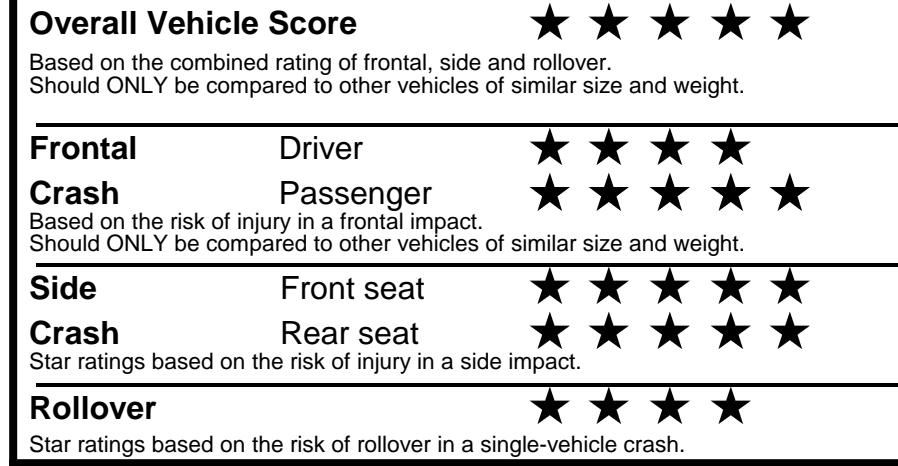

GOVERNMENT 5-STAR SAFETY RATINGS

Star ratings range from 1 to 5 stars (★★★★★) with 5 being the highest.
Source: National Highway Traffic Safety Administration (NHTSA).
www.safercar.gov or 1-888-327-4236

Manufacturer's suggested retail price includes Manufacturer's recommended pre-delivery service. License and title fees, state and local taxes and other dealer installed options and accessories are not included in the manufacturer's suggested retail price.

PARTS CONTENT INFORMATION

FOR VEHICLES IN THIS CAR LINE U.S./CANADIAN PARTS CONTENT: 0 %

MAJOR SOURCES OF FOREIGN PARTS: KOREA: 85%

NOTE: PARTS CONTENT DOES NOT INCLUDE FINAL ASSEMBLY, DISTRIBUTION, OR OTHER NON-PARTS COSTS.

FOR THIS VEHICLE FINAL ASSEMBLY POINT: GWANGJU, KOREA

COUNTRY OF ORIGIN ENGINE: KOREA
TRANSMISSION: KOREA