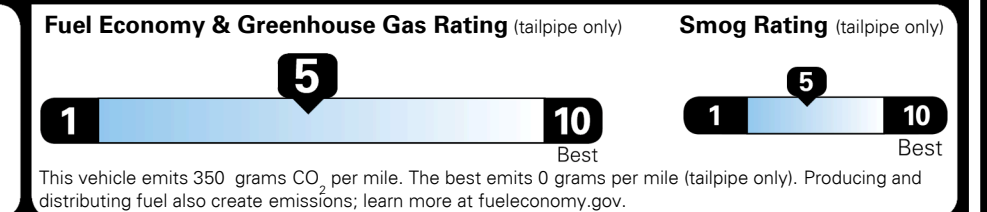

Actual results will vary for many reasons, including driving conditions and how you drive and maintain your vehicle. The average new vehicle gets 27 MPG and costs $6,500 to fuel over 5 years. Cost estimates are based on 15,000 miles per year at $ 2.35 per gallon. MPGe is miles per gasoline gallon equivalent. Vehicle emissions are a significant cause of climate change and smog.

fueleconomy.gov

Calculate personalized estimates and compare vehicles