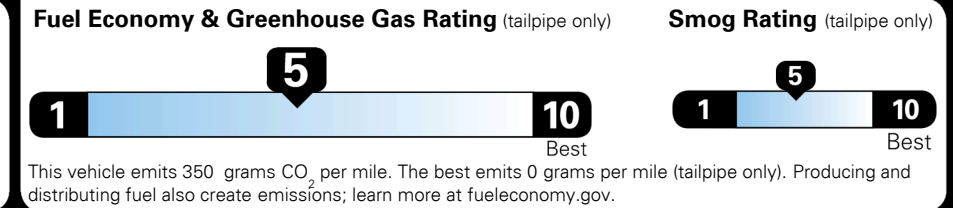

Actual results will vary for many reasons, including driving conditions and how you drive and maintain your vehicle. The average new vehicle gets 27 MPG and costs $6,500 to fuel over 5 years. Cost estimates are based on 15,000 miles per year at $ 2.35 per gallon. MPGe is miles per gasoline gallon equivalent. Vehicle emissions are a significant cause of climate change and smog.

fueleconomy.gov

Calculate personalized estimates and compare vehicles

GOVERNMENT 5-STAR SAFETY RATINGS

Overall Vehicle Score		Not Rated
Based on the combined rating of frontal, side and rollover. Should ONLY be compared to other vehicles of similar size and weight.		
Frontal	Driver	Not Rated
Crash	Passenger	Not Rated
Based on the risk of injury in a frontal impact. Should ONLY be compared to other vehicles of similar size and weight.		
Side	Front seat	Not Rated
Crash	Rear seat	Not Rated
Star ratings based on the risk of injury in a side impact.		
Rollover		Not Rated
Star ratings based on the risk of rollover in a single-vehicle crash.		

Star ratings range from 1 to 5 stars (★★★★★) with 5 being the highest.
Source: National Highway Traffic Safety Administration (NHTSA).
www.safercar.gov or 1-888-327-4236

Manufacturer's suggested retail price includes Manufacturer's recommended pre-delivery service. License and title fees, state and local taxes and other dealer installed options and accessories are not included in the manufacturer's suggested retail price.

PARTS CONTENT INFORMATION

FOR VEHICLES IN THIS CAR LINE U.S./CANADIAN
PARTS CONTENT: 0 %

MAJOR SOURCES OF FOREIGN PARTS:
KOREA: 85%

NOTE: PARTS CONTENT DOES NOT INCLUDE FINAL ASSEMBLY, DISTRIBUTION, OR OTHER NON-PARTS COSTS.

FOR THIS VEHICLE
FINAL ASSEMBLY POINT:
GWANGJU, KOREA

COUNTRY OF ORIGIN
ENGINE: KOREA
TRANSMISSION: KOREA