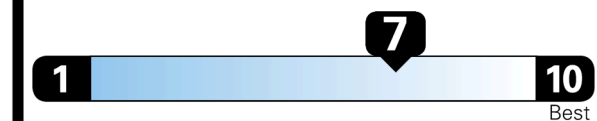

EPA DOT Fuel Economy and Environment

Gasoline Vehicle

Fuel Economy
31 MPG
combined city/hwy
3.2 gallons per 100 miles
29 city
35 highway

SMALL STATION WAGONS range from 24 to 118 MPG. The best vehicle rates 141 MPGe.

**You save
$1,000**
in fuel costs
over 5 years
compared to the
average new vehicle.

**Annual fuel cost
$1,300**

Fuel Economy & Greenhouse Gas Rating (tailpipe only)