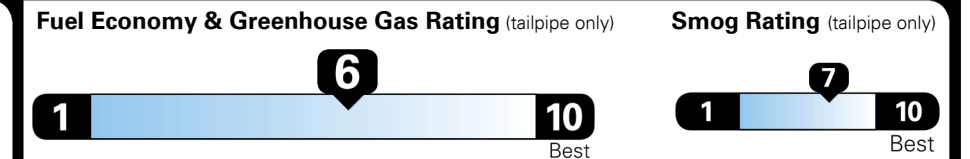

EPA DOT Fuel Economy and Environment

Gasoline Vehicle

Fuel Economy

30 MPG
combined city/hwy

28 MPG
city

33 MPG
highway

3.3 gallons per 100 miles

SMALL STATION WAGONS range from 24 to 118 MPG. The best vehicle rates 141 MPGe.

**You save
$750**
in fuel costs
over 5 years
compared to the
average new vehicle.

**Annual fuel cost
$1,350**