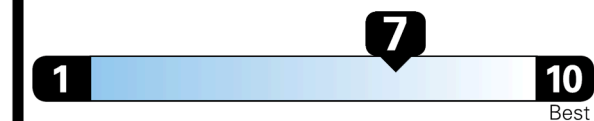

2021 SOUL S

MODEL/OPT.CODE: B2532 / 015
EXTERIOR COLOR: GRAVITY GREY
INTERIOR COLOR: BLACK
VEHICLE ID NUMBER: KNDJ23AU8M7793627
PORT OF ENTRY: BRUNSWICK

Sold To: GA075
Kia of LaGrange
1217 LAFAYETTE PARKWAY
LA GRANGE GA 30241

Ship To: GA075

STANDARD FEATURES

STANDARD SOUL LX AUTO FEATURES

MECHANICAL

2.0L Multi-Point Fuel Injection (MPI) 4-Cyl Engine
Intelligent Variable Transmission (IVT)
Drive Mode Select (DMS)
Idle Stop and Go System (ISG)

SAFETY

Dual Front Advanced Airbags
Dual Front Seat-Mounted Side Airbags
Full-Length Side Curtain Airbags
Lower Anchors and Tethers for Children (LATCH)
Anti-Lock Braking System (ABS) w/ Brake Assist (BAS)
Traction Control System (TCS)
Electronic Stability Control (ESC)
Vehicle Stability Management (VSM)
Hill-start Assist Control (HAC)
Tire Pressure Monitoring System (TPMS)

INTERIOR, COMFORT & CONVENIENCE

7" Touchscreen w/ Android Auto & Apple CarPlay
Rear View Camera with Dynamic Guidelines
USB Multimedia Port
Air Conditioning
Power Windows, Door Locks & Outside Mirrors
Remote Keyless Entry
Steering Wheel Controls (Bluetooth/Audio/Cruise)
Tilt & Telescopic Steering Column
Center Console w/ Armrest and Storage Bin
60/40 Split-Folding Rear Seats

EXTERIOR

Auto-On/Off Headlights
Roof Rack Ready (Mounting Points)
Rear Privacy Glass
16" Steel Wheels with Wheel Covers

WARRANTY

10 Year/100,000 Mile Limited Powertrain Warranty
5 Year/60,000 Mile Limited Basic Warranty
5 Year/60,000 Mile Roadside Assistance

MANUFACTURER'S SUGGESTED RETAIL PRICE ▶

$ 20,690.00

COMPARE SOUL S FEATURES