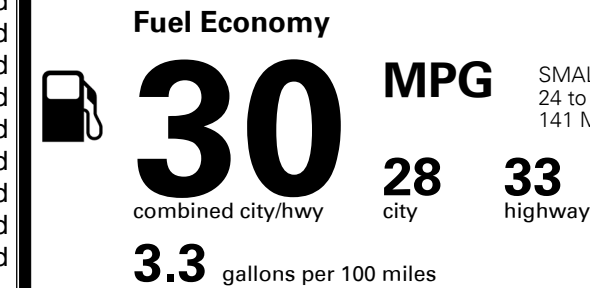

EPA DOT Fuel Economy and Environment

Gasoline Vehicle

SMALL STATION WAGONS range from 24 to 118 MPG. The best vehicle rates 141 MPGe.

**You save
$750**
in fuel costs
over 5 years
compared to the
average new vehicle.

**Annual fuel cost
$1,350**