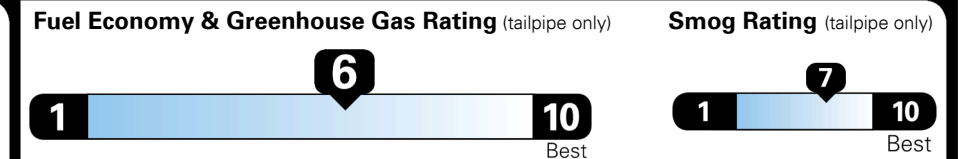

This vehicle emits 302 grams CO₂ per mile. The best emits 0 grams per mile (tailpipe only). Producing and distributing fuel also create emissions; learn more at fuel economy.gov.

Actual results will vary for many reasons, including driving conditions and how you drive and maintain your vehicle. The average new vehicle gets 27 MPG and costs $7,500 to fuel over 5 years. Cost estimates are based on 15,000 miles per year at $ 2.70 per gallon. MPGe is miles per gasoline gallon equivalent. Vehicle emissions are a significant cause of climate change and smog.

fuel economy.gov

Calculate personalized estimates and compare vehicles

GOVERNMENT 5-STAR SAFETY RATINGS

PARTS CONTENT INFORMATION

Overall Vehicle Score ★ ★ ★ ★ ★
Based on the combined rating of frontal, side and rollover.
Should ONLY be compared to other vehicles of similar size and weight.

Frontal	Driver	★ ★ ★ ★ ★
Crash	Passenger	★ ★ ★ ★ ★

Based on the risk of injury in a frontal impact.
Should ONLY be compared to other vehicles of similar size and weight.

Side	Front seat	★ ★ ★ ★ ★
Crash	Rear seat	★ ★ ★ ★ ★

Star ratings based on the risk of injury in a side impact.

Rollover ★ ★ ★ ★ ★
Star ratings based on the risk of rollover in a single-vehicle crash.

Star ratings range from 1 to 5 stars (★★★★★) with 5 being the highest.
Source: National Highway Traffic Safety Administration (NHTSA).
www.safercar.gov or 1-888-327-4236

FOR VEHICLES IN THIS CAR LINE U.S./CANADIAN PARTS CONTENT: 0 %

MAJOR SOURCES OF FOREIGN PARTS:
OTHER: 10%
KOREA: 90%

NOTE: PARTS CONTENT DOES NOT INCLUDE FINAL ASSEMBLY, DISTRIBUTION, OR OTHER NON-PARTS COSTS.

**FOR THIS VEHICLE FINAL ASSEMBLY POINT:
GWANGJU, KOREA**

**COUNTRY OF ORIGIN
ENGINE:**

KOREA

TRANSMISSION:

KOREA

Manufacturer's suggested retail price includes Manufacturer's recommended pre-delivery service. License and title fees, state and local taxes and other dealer installed options and accessories are not included in the manufacturer's suggested retail price.