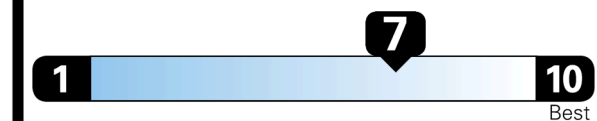

EPA DOT Fuel Economy and Environment

Gasoline Vehicle

Fuel Economy

31 MPG
combined city/hwy

29 MPG
city

35 MPG
highway

3.2 gallons per 100 miles

SMALL STATION WAGONS range from 24 to 118 MPG. The best vehicle rates 141 MPGe.

**You save
$1,000**
in fuel costs
over 5 years
compared to the
average new vehicle.

**Annual fuel cost
$1,300**

Fuel Economy & Greenhouse Gas Rating (tailpipe only)