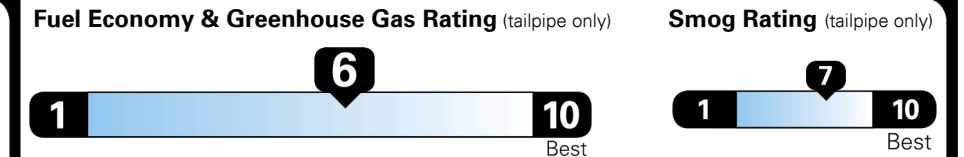

EPA DOT Fuel Economy and Environment

Gasoline Vehicle

Fuel Economy

30 MPG
combined city/hwy

28 MPG
city

33 MPG
highway

3.3 gallons per 100 miles

SMALL STATION WAGONS range from 24 to 118 MPG. The best vehicle rates 141 MPGe.

**You save
$750**
in fuel costs
over 5 years
compared to the
average new vehicle.

**Annual fuel cost
$1,350**