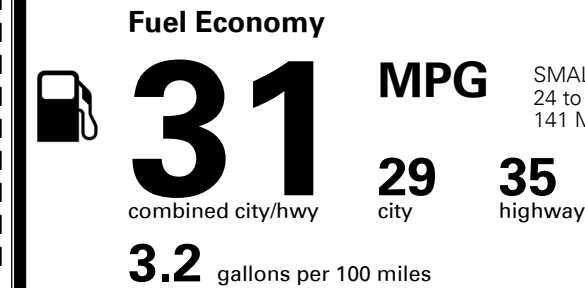

EPA DOT Fuel Economy and Environment

Gasoline Vehicle

SMALL STATION WAGONS range from 24 to 118 MPG. The best vehicle rates 141 MPGe.

**You save
$1,000**
in fuel costs
over 5 years
compared to the
average new vehicle.

**Annual fuel cost
$1,300**

Fuel Economy & Greenhouse Gas Rating (tailpipe only)