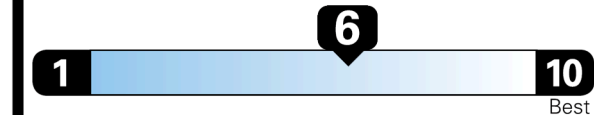

EPA DOT Fuel Economy and Environment

Gasoline Vehicle

Fuel Economy

30 MPG
combined city/hwy

28 MPG
city

33 MPG
highway

3.3 gallons per 100 miles

SMALL STATION WAGONS range from 24 to 118 MPG. The best vehicle rates 141 MPGe.

You save
$750
in fuel costs
over 5 years
compared to the
average new vehicle.

Annual fuel cost
$1,350

Fuel Economy & Greenhouse Gas Rating (tailpipe only)