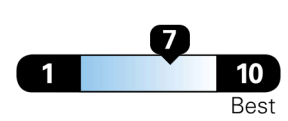

Actual results will vary for many reasons, including driving conditions and how you drive and maintain your vehicle. The average new vehicle gets 27 MPG and costs $7,500 to fuel over 5 years. Cost estimates are based on 15,000 miles per year at $ 2.70 per gallon. MPGe is miles per gasoline gallon equivalent. Vehicle emissions are a significant cause of climate change and smog.

fuel economy.gov

Calculate personalized estimates and compare vehicles