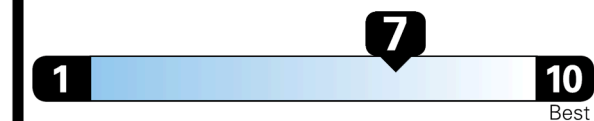

EPA DOT Fuel Economy and Environment

Gasoline Vehicle

Fuel Economy
31 MPG
combined city/hwy
3.2 gallons per 100 miles
29 city
35 highway

SMALL STATION WAGONS range from 24 to 118 MPG. The best vehicle rates 141 MPGe.

**You save
$1,000**
in fuel costs
over 5 years
compared to the
average new vehicle.

**Annual fuel cost
$1,300**

Fuel Economy & Greenhouse Gas Rating (tailpipe only)

This vehicle emits 287 grams CO₂ per mile. The best emits 0 grams per mile (tailpipe only). Producing and distributing fuel also create emissions; learn more at fuel economy.gov.

Smog Rating (tailpipe only)