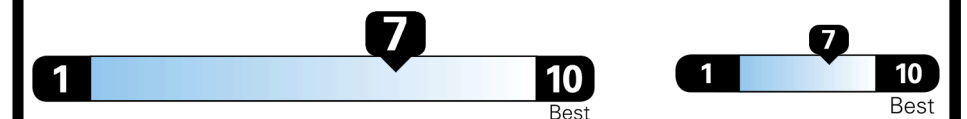

EPA DOT Fuel Economy and Environment

Gasoline Vehicle

Fuel Economy
31 MPG
combined city/hwy
3.2 gallons per 100 miles
29 city
35 highway

SMALL STATION WAGONS range from 24 to 118 MPG. The best vehicle rates 141 MPGe.

**You save
$1,000**
in fuel costs
over 5 years
compared to the
average new vehicle.

**Annual fuel cost
$1,300**

Fuel Economy & Greenhouse Gas Rating (tailpipe only) **Smog Rating** (tailpipe only)