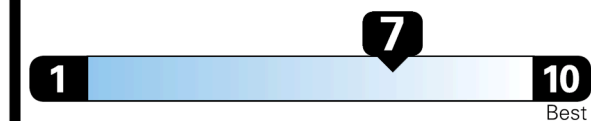

EPA DOT Fuel Economy and Environment

Gasoline Vehicle

Fuel Economy

31 MPG
combined city/hwy

29 MPG
city

35 MPG
highway

3.2 gallons per 100 miles

SMALL STATION WAGONS range from 24 to 118 MPG. The best vehicle rates 141 MPGe.

**You save
$1,000**
in fuel costs
over 5 years
compared to the
average new vehicle.

**Annual fuel cost
$1,300**

Fuel Economy & Greenhouse Gas Rating (tailpipe only)

This vehicle emits 287 grams CO₂ per mile. The best emits 0 grams per mile (tailpipe only). Producing and distributing fuel also create emissions; learn more at fuel economy.gov.

Smog Rating (tailpipe only)