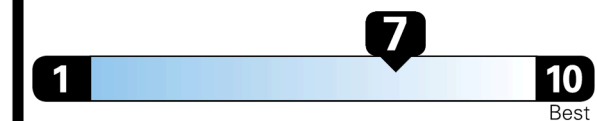

EPA DOT Fuel Economy and Environment

Gasoline Vehicle

Fuel Economy

31 MPG
combined city/hwy

29 MPG
city

35 MPG
highway

3.2 gallons per 100 miles

SMALL STATION WAGONS range from 24 to 118 MPG. The best vehicle rates 141 MPGe.

**You save
$1,000**
in fuel costs
over 5 years
compared to the
average new vehicle.

**Annual fuel cost
$1,300**

Fuel Economy & Greenhouse Gas Rating (tailpipe only)

This vehicle emits 287 grams CO₂ per mile. The best emits 0 grams per mile (tailpipe only). Producing and distributing fuel also create emissions; learn more at fuel economy.gov.

Smog Rating (tailpipe only)