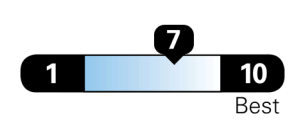

Actual results will vary for many reasons, including driving conditions and how you drive and maintain your vehicle. The average new vehicle gets 27 MPG and costs $7,500 to fuel over 5 years. Cost estimates are based on 15,000 miles per year at $ 2.70 per gallon. MPGe is miles per gasoline gallon equivalent. Vehicle emissions are a significant cause of climate change and smog.

fuel economy.gov

Calculate personalized estimates and compare vehicles