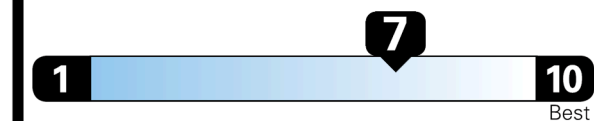

EPA DOT Fuel Economy and Environment

Gasoline Vehicle

Fuel Economy
31 MPG
combined city/hwy
29 city
35 highway
3.2 gallons per 100 miles

SMALL STATION WAGONS range from 24 to 118 MPG. The best vehicle rates 141 MPGe.

**You save
$1,000**
in fuel costs
over 5 years
compared to the
average new vehicle.

**Annual fuel cost
$1,300**

Fuel Economy & Greenhouse Gas Rating (tailpipe only)