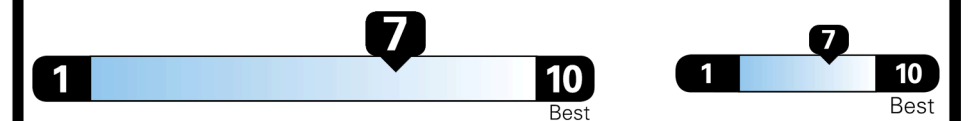

EPA DOT Fuel Economy and Environment

Gasoline Vehicle

Fuel Economy
31 MPG
combined city/hwy
3.2 gallons per 100 miles
29 city
35 highway

SMALL STATION WAGONS range from 24 to 118 MPG. The best vehicle rates 141 MPGe.

**You save
$1,000**
in fuel costs
over 5 years
compared to the
average new vehicle.

**Annual fuel cost
$1,300**

Fuel Economy & Greenhouse Gas Rating (tailpipe only) **Smog Rating** (tailpipe only)