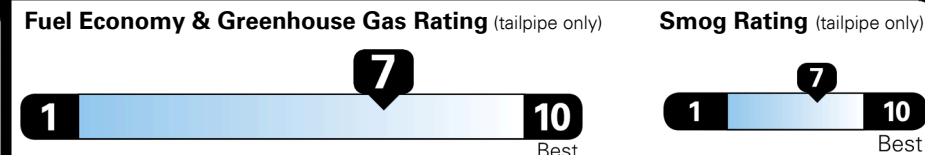

This vehicle emits 287 grams CO₂ per mile. The best emits 0 grams per mile (tailpipe only). Producing and distributing fuel also create emissions; learn more at fueleconomy.gov.

Actual results will vary for many reasons, including driving conditions and how you drive and maintain your vehicle. The average new vehicle gets 27 MPG and costs $7,500 to fuel over 5 years. Cost estimates are based on 15,000 miles per year at $ 2.70 per gallon. MPGe is miles per gasoline gallon equivalent. Vehicle emissions are a significant cause of climate change and smog.

fueleconomy.gov

Calculate personalized estimates and compare vehicles

GOVERNMENT 5-STAR SAFETY RATINGS

Overall Vehicle Score ★ ★ ★ ★ ★

Based on the combined rating of frontal, side and rollover. Should ONLY be compared to other vehicles of similar size and weight.

Frontal Driver ★ ★ ★ ★ ★

Crash Passenger ★ ★ ★ ★ ★

Based on the risk of injury in a frontal impact. Should ONLY be compared to other vehicles of similar size and weight.

Side Front seat ★ ★ ★ ★ ★

Crash Rear seat ★ ★ ★ ★ ★

Star ratings based on the risk of injury in a side impact.

Rollover ★ ★ ★ ★ ★

Star ratings based on the risk of rollover in a single-vehicle crash.

Star ratings range from 1 to 5 stars (★★★★★) with 5 being the highest.

Source: National Highway Traffic Safety Administration (NHTSA).

www.safercar.gov or 1-888-327-4236

Manufacturer's suggested retail price includes Manufacturer's recommended pre-delivery service. License and title fees, state and local taxes and other dealer installed options and accessories are not included in the manufacturer's suggested retail price.

PARTS CONTENT INFORMATION

FOR VEHICLES IN THIS CAR LINE U.S./CANADIAN PARTS CONTENT: 0 %

MAJOR SOURCES OF FOREIGN PARTS:
OTHER: 10%
KOREA: 90%

NOTE: PARTS CONTENT DOES NOT INCLUDE FINAL ASSEMBLY, DISTRIBUTION, OR OTHER NON-PARTS COSTS.

FOR THIS VEHICLE FINAL ASSEMBLY POINT: GWANGJU, KOREA

COUNTRY OF ORIGIN

ENGINE: KOREA

TRANSMISSION: KOREA