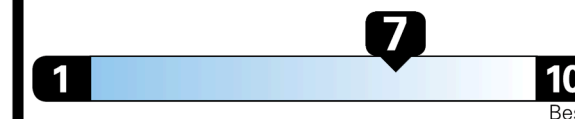

EPA DOT Fuel Economy and Environment

Gasoline Vehicle

Fuel Economy

31 MPG
combined city/hwy

29 MPG
city

35 MPG
highway

3.2 gallons per 100 miles

SMALL STATION WAGONS range from 24 to 118 MPG. The best vehicle rates 141 MPGe.

**You save
$1,000**
in fuel costs
over 5 years
compared to the
average new vehicle.

**Annual fuel cost
$1,300**

Fuel Economy & Greenhouse Gas Rating (tailpipe only)

This vehicle emits 287 grams CO₂ per mile. The best emits 0 grams per mile (tailpipe only). Producing and distributing fuel also create emissions; learn more at fuel economy.gov.

Smog Rating (tailpipe only)