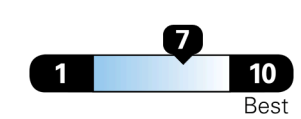

Actual results will vary for many reasons, including driving conditions and how you drive and maintain your vehicle. The average new vehicle gets 27 MPG and costs $7,500 to fuel over 5 years. Cost estimates are based on 15,000 miles per year at $ 2.70 per gallon. MPGe is miles per gasoline gallon equivalent. Vehicle emissions are a significant cause of climate change and smog.

fuel economy.gov

Calculate personalized estimates and compare vehicles