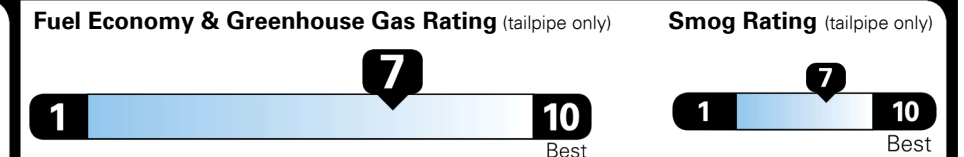

This vehicle emits 303 grams CO₂ per mile. The best emits 0 grams per mile (tailpipe only). Producing and distributing fuel also create emissions; learn more at fuel economy.gov.

Actual results will vary for many reasons, including driving conditions and how you drive and maintain your vehicle. The average new vehicle gets 27 MPG and costs $7,500 to fuel over 5 years. Cost estimates are based on 15,000 miles per year at $ 2.70 per gallon. MPGe is miles per gasoline gallon equivalent. Vehicle emissions are a significant cause of climate change and smog.

fuel economy.gov

Calculate personalized estimates and compare vehicles

GOVERNMENT 5-STAR SAFETY RATINGS

Overall Vehicle Score Not Rated

Based on the combined rating of frontal, side and rollover. Should ONLY be compared to other vehicles of similar size and weight.

Frontal Driver Not Rated

Crash Passenger Not Rated

Based on the risk of injury in a frontal impact. Should ONLY be compared to other vehicles of similar size and weight.

Side Front seat Not Rated

Crash Rear seat Not Rated

Star ratings based on the risk of injury in a side impact.

Rollover Not Rated

Star ratings based on the risk of rollover in a single-vehicle crash.

Star ratings range from 1 to 5 stars (★★★★★) with 5 being the highest.

Source: National Highway Traffic Safety Administration (NHTSA).

www.safercar.gov or 1-888-327-4236

Manufacturer's suggested retail price includes Manufacturer's recommended pre-delivery service. License and title fees, state and local taxes and other dealer installed options and accessories are not included in the manufacturer's suggested retail price.

PARTS CONTENT INFORMATION

FOR VEHICLES IN THIS CAR LINE U.S./CANADIAN PARTS CONTENT: 1 %

MAJOR SOURCES OF FOREIGN PARTS:
OTHER: 5%
KOREA: 94%

NOTE: PARTS CONTENT DOES NOT INCLUDE FINAL ASSEMBLY, DISTRIBUTION, OR OTHER NON-PARTS COSTS.

FOR THIS VEHICLE FINAL ASSEMBLY POINT:
GWANGJU, KOREA

COUNTRY OF ORIGIN

ENGINE: KOREA

TRANSMISSION: KOREA