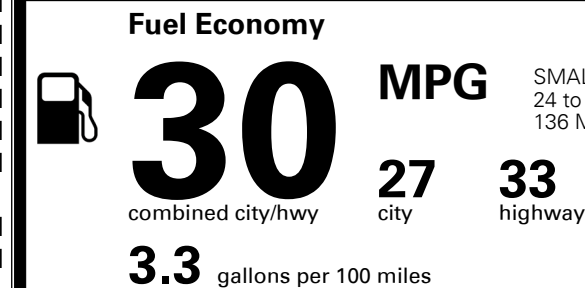

TOTAL ADDITIONAL WEIGHT: 6.0

EPA DOT Fuel Economy and Environment

Gasoline Vehicle

SMALL STATION WAGONS range from 24 to 119 MPG. The best vehicle rates 136 MPGe.

You save \$750
 in fuel costs over 5 years compared to the average new vehicle.