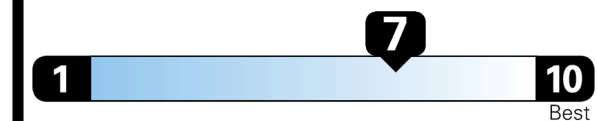

EPA DOT Fuel Economy and Environment

Gasoline Vehicle

Fuel Economy
31 MPG
combined city/hwy
29 city
35 highway
3.2 gallons per 100 miles

SMALL STATION WAGONS range from 24 to 118 MPG. The best vehicle rates 141 MPGe.

**You save
$1,000**
in fuel costs
over 5 years
compared to the
average new vehicle.

**Annual fuel cost
$1,300**

Fuel Economy & Greenhouse Gas Rating (tailpipe only)