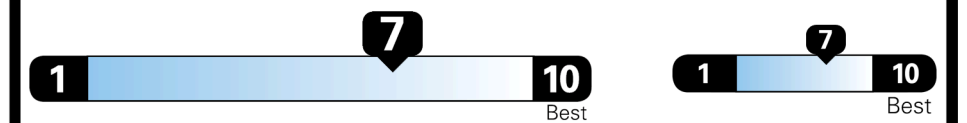

Fuel Economy & Greenhouse Gas Rating (tailpipe only) Smog Rating (tailpipe only)

This vehicle emits 287 grams CO₂ per mile. The best emits 0 grams per mile (tailpipe only). Producing and distributing fuel also create emissions; learn more at fuel economy.gov.

Actual results will vary for many reasons, including driving conditions and how you drive and maintain your vehicle. The average new vehicle gets 27 MPG and costs $7,500 to fuel over 5 years. Cost estimates are based on 15,000 miles per year at $ 2.70 per gallon. MPGe is miles per gasoline gallon equivalent. Vehicle emissions are a significant cause of climate change and smog.

fuel economy.gov

Calculate personalized estimates and compare vehicles

GOVERNMENT 5-STAR SAFETY RATINGS

Overall Vehicle Score ★ ★ ★ ★

Based on the combined rating of frontal, side and rollover. Should ONLY be compared to other vehicles of similar size and weight.

Frontal Driver ★ ★ ★ ★ ★
Passenger ★ ★ ★ ★

Based on the risk of injury in a frontal impact. Should ONLY be compared to other vehicles of similar size and weight.

Side Front seat ★ ★ ★ ★ ★
Rear seat ★ ★ ★ ★ ★

Star ratings based on the risk of injury in a side impact.

Rollover ★ ★ ★ ★

Star ratings based on the risk of rollover in a single-vehicle crash.

Star ratings range from 1 to 5 stars (★★★★★) with 5 being the highest.
Source: National Highway Traffic Safety Administration (NHTSA).
www.safercar.gov or 1-888-327-4236

Manufacturer's suggested retail price includes Manufacturer's recommended pre-delivery service. License and title fees, state and local taxes and other dealer installed options and accessories are not included in the manufacturer's suggested retail price.

PARTS CONTENT INFORMATION

FOR VEHICLES IN THIS CAR LINE U.S./CANADIAN PARTS CONTENT: 0 %

MAJOR SOURCES OF FOREIGN PARTS:
OTHER: 10%
KOREA: 90%

NOTE: PARTS CONTENT DOES NOT INCLUDE FINAL ASSEMBLY, DISTRIBUTION, OR OTHER NON-PARTS COSTS.

**FOR THIS VEHICLE FINAL ASSEMBLY POINT:
GWANGJU, KOREA**

COUNTRY OF ORIGIN
ENGINE: KOREA
TRANSMISSION: KOREA