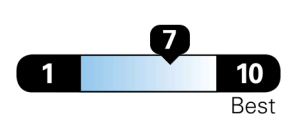

Actual results will vary for many reasons, including driving conditions and how you drive and maintain your vehicle. The average new vehicle gets 27 MPG and costs $7,500 to fuel over 5 years. Cost estimates are based on 15,000 miles per year at $ 2.70 per gallon. MPGe is miles per gasoline gallon equivalent. Vehicle emissions are a significant cause of climate change and smog.

fuel economy.gov

Calculate personalized estimates and compare vehicles