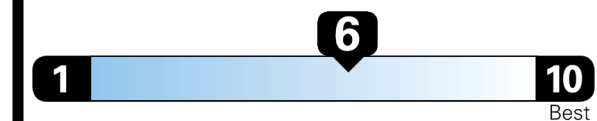

EPA DOT Fuel Economy and Environment

Gasoline Vehicle

Fuel Economy

30 MPG
combined city/hwy
28 MPG
city
33 MPG
highway
3.3 gallons per 100 miles

SMALL STATION WAGONS range from 24 to 118 MPG. The best vehicle rates 141 MPGe.

**You save
$750**
in fuel costs
over 5 years
compared to the
average new vehicle.

**Annual fuel cost
$1,350**

Fuel Economy & Greenhouse Gas Rating (tailpipe only)