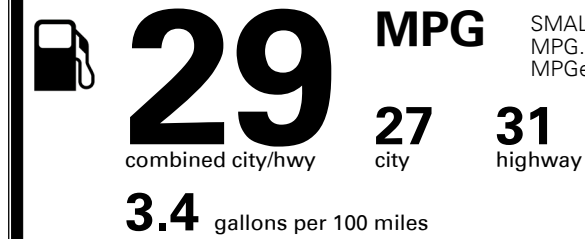

Fuel Economy

SMALL SUVs range from 16 to 120 MPG. The best vehicle rates 141 MPGe.

You save $500
in fuel costs over 5 years
compared to the average new vehicle.

Annual fuel cost $1,400