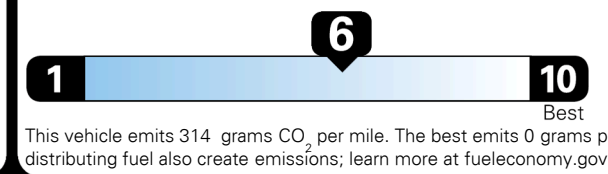

Fuel Economy & Greenhouse Gas Rating (tailpipe only)

Smog Rating (tailpipe only)

Actual results will vary for many reasons, including driving conditions and how you drive and maintain your vehicle. The average new vehicle gets 27 MPG and costs $7,500 to fuel over 5 years. Cost estimates are based on 15,000 miles per year at $ 2.70 per gallon. MPGe is miles per gasoline gallon equivalent. Vehicle emissions are a significant cause of climate change and smog.

fuel economy.gov

Calculate personalized estimates and compare vehicles