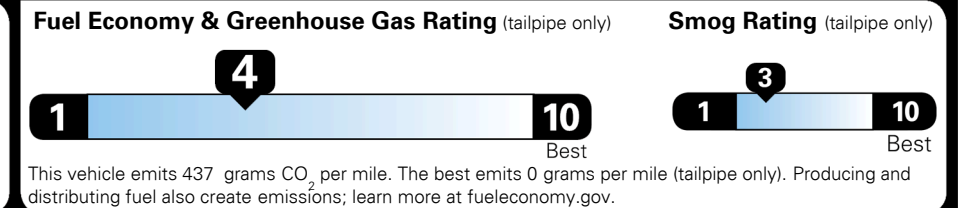

Actual results will vary for many reasons, including driving conditions and how you drive and maintain your vehicle. The average new vehicle gets 27 MPG and costs $6,500 to fuel over 5 years. Cost estimates are based on 15,000 miles per year at $ 2.35 per gallon. MPGe is miles per gasoline gallon equivalent. Vehicle emissions are a significant cause of climate change and smog.

fueleconomy.gov

Calculate personalized estimates and compare vehicles

GOVERNMENT 5-STAR SAFETY RATINGS

Overall Vehicle Score ★★★★★

Based on the combined rating of frontal, side and rollover.
Should ONLY be compared to other vehicles of similar size and weight.

Frontal Driver ★★★★★

Crash Passenger ★★★★★

Based on the risk of injury in a frontal impact.
Should ONLY be compared to other vehicles of similar size and weight.

Side Front seat ★★★★★

Crash Rear seat ★★★★★

Star ratings based on the risk of injury in a side impact.

Rollover ★★★★★

Star ratings based on the risk of rollover in a single-vehicle crash.

Star ratings range from 1 to 5 stars (★★★★★) with 5 being the highest.

Source: National Highway Traffic Safety Administration (NHTSA).

www.safercar.gov or 1-888-327-4236

Manufacturer's suggested retail price includes Manufacturer's recommended pre-delivery service. License and title fees, state and local taxes and other dealer installed options and accessories are not included in the manufacturer's suggested retail price.

PARTS CONTENT INFORMATION

FOR VEHICLES IN THIS CAR LINE U.S./CANADIAN
PARTS CONTENT: 0 %

MAJOR SOURCES OF FOREIGN PARTS:
KOREA: 90%

NOTE: PARTS CONTENT DOES NOT INCLUDE FINAL ASSEMBLY, DISTRIBUTION, OR OTHER NON-PARTS COSTS.

FOR THIS VEHICLE
FINAL ASSEMBLY POINT:
SOHARI, KOREA

COUNTRY OF ORIGIN

ENGINE: KOREA

TRANSMISSION: KOREA