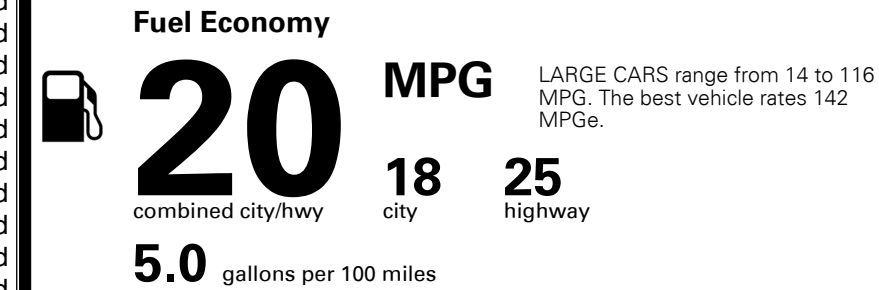

MANUFACTURER'S SUGGESTED RETAIL PRICE ▶

$ 43,690.00

COMPARE GT-LINE RWD FEATURES

Added to/in place of standard GT-Line RWD features

- 3.3L Twin-Turbo Gas Direct Injection V6 Engine
- Brembo brakes
- Sunroof (wide type)
- 19" Alloy Wheels
- LED Interior Lighting w/ Multi-Color Selection
- Power Adjustable Front Passenger's Seat
- Mechanical Limited Slip Differential
- Electronic Variable Exhaust Valve
- Sport Variable Gear Ratio Steering

Included
Included
Included
Included
Included
Included
Included
Included
Included
Included

ADDITIONAL INSTALLED EQUIPMENT: (In addition to or in place of standard features)

Hichroma Red Paint
Carpeted Floor Mats for RWD Only

$495.00
$155.00

MSRP INCLUDING OPTIONS

$ 44,340.00

INLAND FREIGHT AND HANDLING

$ 1,045.00

TOTAL MANUFACTURER'S SUGGESTED RETAIL PRICE ▶

$ 45,385.00

TOTAL ADDITIONAL WEIGHT: 8.5

* When you purchase this vehicle, Kia America, Inc. collects personal information you provide to the dealership. For information on our collection and use of personal information and your rights, please see our Privacy policy on www.kia.com.

** UVO link may be currently unavailable for Model Year 2022 and newer vehicles sold or purchased in Massachusetts; please see www.owners.kia.com for updates on availability.

#1 LONG-TERM DEPENDABILITY
AMONG MASS MARKET BRANDS.

EPA DOT Fuel Economy and Environment

Gasoline Vehicle

You spend
$4,500
more in fuel costs
over 5 years
compared to the
average new vehicle.

Annual fuel cost
$2,200