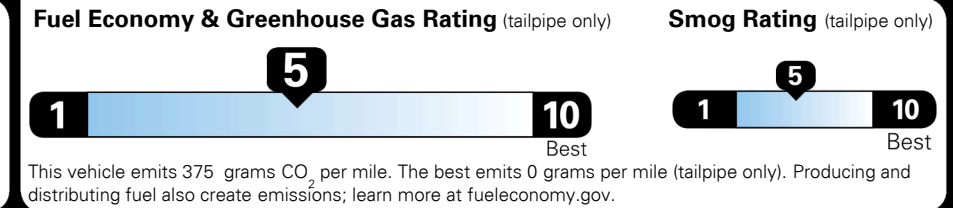

Actual results will vary for many reasons, including driving conditions and how you drive and maintain your vehicle. The average new vehicle gets 27 MPG and costs $7,500 to fuel over 5 years. Cost estimates are based on 15,000 miles per year at $ 2.70 per gallon. MPGe is miles per gasoline gallon equivalent. Vehicle emissions are a significant cause of climate change and smog.

fueleconomy.gov

Calculate personalized estimates and compare vehicles

GOVERNMENT 5-STAR SAFETY RATINGS

Overall Vehicle Score ★ ★ ★ ★
Based on the combined rating of frontal, side and rollover.
Should ONLY be compared to other vehicles of similar size and weight.

Frontal Crash Driver ★ ★ ★ ★
Passenger ★ ★ ★ ★
Based on the risk of injury in a frontal impact.
Should ONLY be compared to other vehicles of similar size and weight.

Side Crash Front seat ★ ★ ★ ★ ★
Rear seat ★ ★ ★ ★ ★
Star ratings based on the risk of injury in a side impact.

Rollover ★ ★ ★ ★
Star ratings based on the risk of rollover in a single-vehicle crash.

Star ratings range from 1 to 5 stars (★★★★★) with 5 being the highest.
Source: National Highway Traffic Safety Administration (NHTSA).
www.safercar.gov or 1-888-327-4236

Manufacturer's suggested retail price includes Manufacturer's recommended pre-delivery service. License and title fees, state and local taxes and other dealer installed options and accessories are not included in the manufacturer's suggested retail price.

PARTS CONTENT INFORMATION

FOR VEHICLES IN THIS CAR LINE U.S./CANADIAN PARTS CONTENT: 50 %

MAJOR SOURCES OF FOREIGN PARTS: KOREA: 35%

NOTE: PARTS CONTENT DOES NOT INCLUDE FINAL ASSEMBLY, DISTRIBUTION, OR OTHER NON-PARTS COSTS.

FOR THIS VEHICLE FINAL ASSEMBLY POINT: WEST POINT, GA, USA

COUNTRY OF ORIGIN ENGINE: USA
TRANSMISSION: KOREA