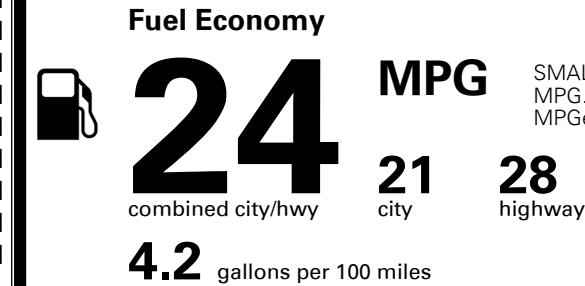

EPA DOT Fuel Economy and Environment

Gasoline Vehicle

SMALL SUVs range from 16 to 120 MPG. The best vehicle rates 141 MPGe.

You spend
$1,000
more in fuel costs
over 5 years
compared to the
average new vehicle.

Annual fuel cost
$1,700