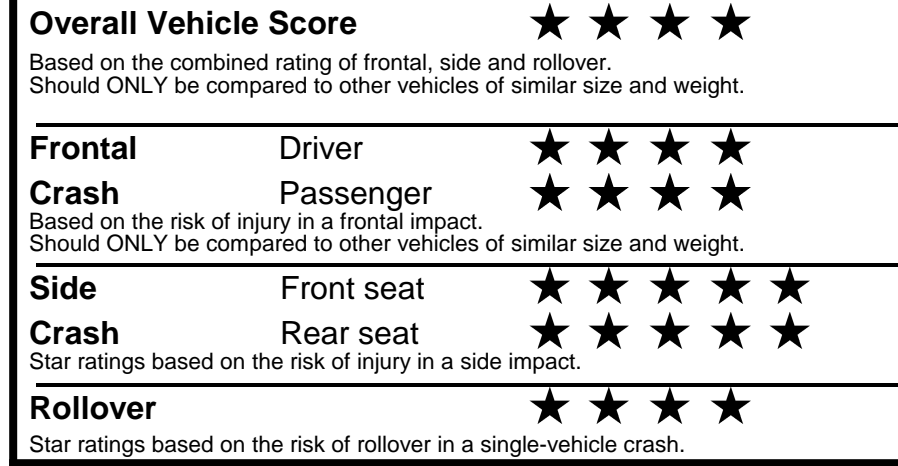

GOVERNMENT 5-STAR SAFETY RATINGS

Star ratings range from 1 to 5 stars (★★★★★) with 5 being the highest.
Source: National Highway Traffic Safety Administration (NHTSA).
www.safercar.gov or 1-888-327-4236

Manufacturer's suggested retail price includes Manufacturer's recommended pre-delivery service. License and title fees, state and local taxes and other dealer installed options and accessories are not included in the manufacturer's suggested retail price.

PARTS CONTENT INFORMATION

FOR VEHICLES IN THIS CAR LINE U.S./CANADIAN PARTS CONTENT: 50 %

MAJOR SOURCES OF FOREIGN PARTS:
KOREA: 35%

NOTE: PARTS CONTENT DOES NOT INCLUDE FINAL ASSEMBLY, DISTRIBUTION, OR OTHER NON-PARTS COSTS.

FOR THIS VEHICLE
FINAL ASSEMBLY POINT:
WEST POINT, GA, USA

COUNTRY OF ORIGIN
ENGINE: USA
TRANSMISSION: KOREA