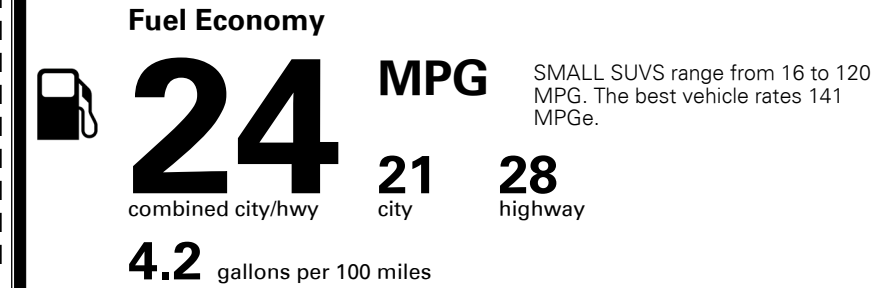

EXTERIOR

Smart (Hands-free) Power Liftgate
LED Headlamps w/ Auto Light Control
LED Fog Lights
Roof Rails

WARRANTY

10 Year/100,000 Mile Limited Powertrain Warranty
5 Year/60,000 Mile Limited Basic Warranty
5 Year/60,000 Mile Roadside Assistance

When you purchase this vehicle, Kia America, Inc. collects personal information you provide to the dealership. For information on our collection and use of personal information and your rights, please see our Privacy policy on www.kia.com.

MANUFACTURER'S SUGGESTED RETAIL PRICE ▶

$ 39,790.00

COMPARE SX AWD FEATURES

Added to/in place of standard EX AWD features
- 20" Gloss Black Alloy Wheels
- Panoramic Sunroof w/ Power Sunshade
- LED Projection Headlights
- LED Tail Lights
- Navigation w/10.25" Touchscreen & MapCare
- Highway Driving Assist (HDA)
- Power Passenger Seat
*Ask dealer for details

ADDITIONAL INSTALLED EQUIPMENT:

(In addition to or in place of standard features)
Passion Red Paint
Carpeted Floor Mats
Auto-Dimming Mirror w/HomeLink™
Wheel Locks

Included
Included
Included
Included
Included
Included
Included
Included

$445.00
$210.00
$350.00
$60.00

MSRP INCLUDING OPTIONS

$ 40,855.00

INLAND FREIGHT AND HANDLING

$ 1,175.00

TOTAL MANUFACTURER'S SUGGESTED RETAIL PRICE ▶

$ 42,030.00

TOTAL ADDITIONAL WEIGHT: 8.8

#1 LONG-TERM DEPENDABILITY
AMONG MASS MARKET BRANDS.

EPA DOT Fuel Economy and Environment

Gasoline Vehicle

You spend
$1,000
more in fuel costs
over 5 years
compared to the
average new vehicle.

Annual fuel cost
$1,700