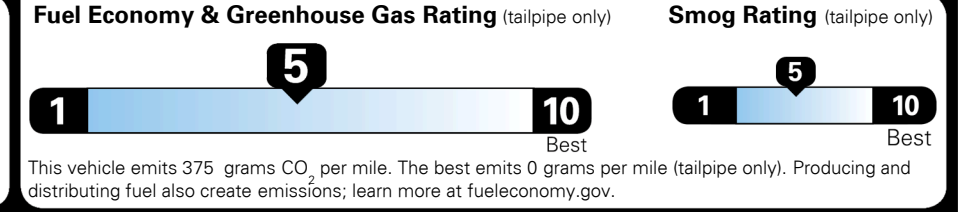

Actual results will vary for many reasons, including driving conditions and how you drive and maintain your vehicle. The average new vehicle gets 27 MPG and costs $7,500 to fuel over 5 years. Cost estimates are based on 15,000 miles per year at $ 2.70 per gallon. MPGe is miles per gasoline gallon equivalent. Vehicle emissions are a significant cause of climate change and smog.

fueleconomy.gov

Calculate personalized estimates and compare vehicles