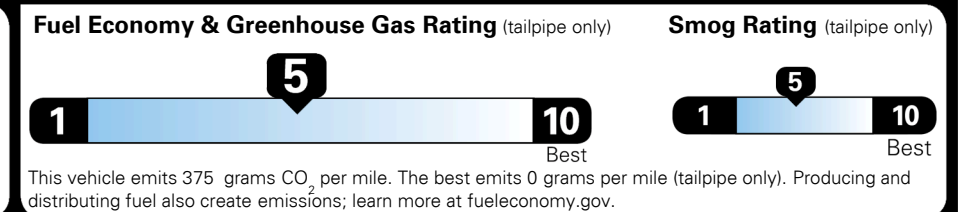

Actual results will vary for many reasons, including driving conditions and how you drive and maintain your vehicle. The average new vehicle gets 27 MPG and costs $7,500 to fuel over 5 years. Cost estimates are based on 15,000 miles per year at $ 2.70 per gallon. MPGe is miles per gasoline gallon equivalent. Vehicle emissions are a significant cause of climate change and smog.

fueleconomy.gov

Calculate personalized estimates and compare vehicles