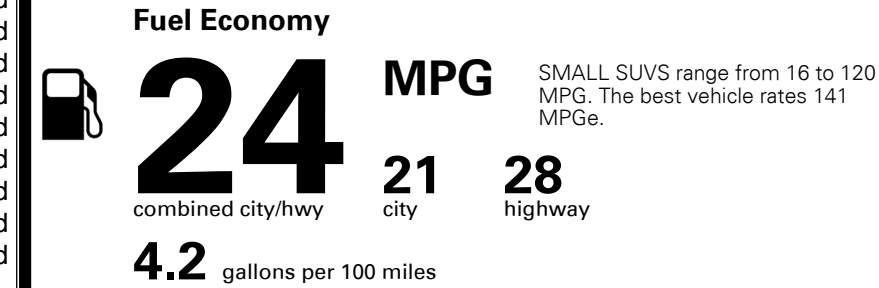

EPA DOT Fuel Economy and Environment

Gasoline Vehicle

You spend
$1,000
more in fuel costs
over 5 years
compared to the
average new vehicle.

Annual fuel cost
$1,700