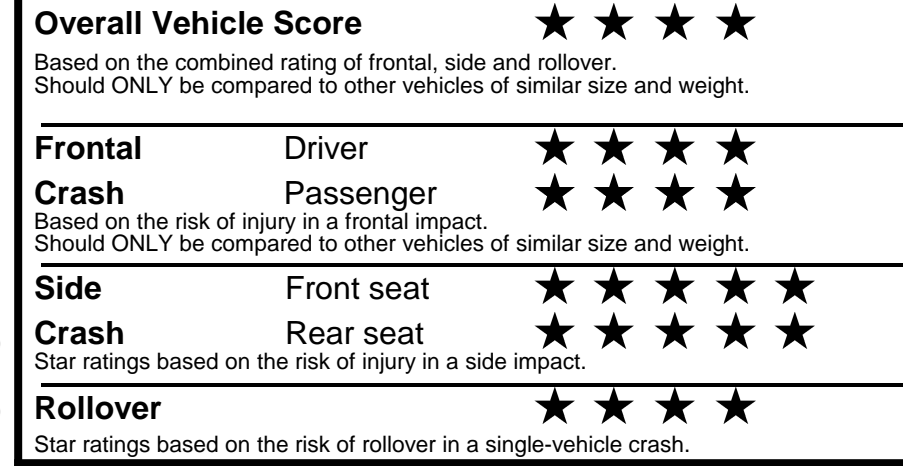

GOVERNMENT 5-STAR SAFETY RATINGS

Star ratings range from 1 to 5 stars (★★★★★) with 5 being the highest.
Source: National Highway Traffic Safety Administration (NHTSA).
www.safercar.gov or 1-888-327-4236

Manufacturer's suggested retail price includes Manufacturer's recommended pre-delivery service. License and title fees, state and local taxes and other dealer installed options and accessories are not included in the manufacturer's suggested retail price.

PARTS CONTENT INFORMATION

FOR VEHICLES IN THIS CAR LINE U.S./CANADIAN PARTS CONTENT: 50 %

MAJOR SOURCES OF FOREIGN PARTS:
KOREA: 35%

NOTE: PARTS CONTENT DOES NOT INCLUDE FINAL ASSEMBLY, DISTRIBUTION, OR OTHER NON-PARTS COSTS.

FOR THIS VEHICLE
FINAL ASSEMBLY POINT:
WEST POINT, GA, USA

COUNTRY OF ORIGIN
ENGINE: USA
TRANSMISSION: KOREA