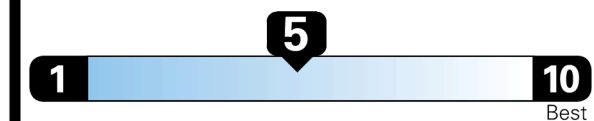

EPA DOT Fuel Economy and Environment

Gasoline Vehicle

Fuel Economy

25 MPG
combined city/hwy

22 MPG
city

29 MPG
highway

4.0 gallons per 100 miles

SMALL SUVs range from 16 to 120 MPG. The best vehicle rates 141 MPGe.

**You spend
$500
more in fuel costs
over 5 years**
compared to the
average new vehicle.

**Annual fuel cost
$1,600**

Fuel Economy & Greenhouse Gas Rating (tailpipe only)