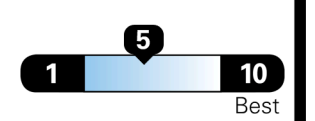

Smog Rating (tailpipe only)

This vehicle emits 360 grams CO₂ per mile. The best emits 0 grams per mile (tailpipe only). Producing and distributing fuel also create emissions; learn more at fueleconomy.gov.

Actual results will vary for many reasons, including driving conditions and how you drive and maintain your vehicle. The average new vehicle gets 27 MPG and costs $7,500 to fuel over 5 years. Cost estimates are based on 15,000 miles per year at $ 2.70 per gallon. MPGe is miles per gasoline gallon equivalent. Vehicle emissions are a significant cause of climate change and smog.

fueleconomy.gov

Calculate personalized estimates and compare vehicles