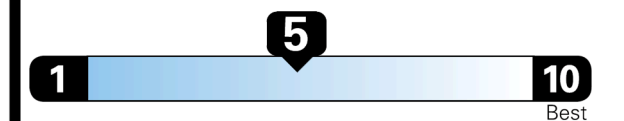

EPA DOT Fuel Economy and Environment

Gasoline Vehicle

Fuel Economy
24 MPG
combined city/hwy
21 MPG
city
28 MPG
highway
4.2 gallons per 100 miles

SMALL SUVs range from 16 to 120 MPG. The best vehicle rates 141 MPGe.

**You spend
$1,000
more in fuel costs
over 5 years**
compared to the
average new vehicle.

**Annual fuel cost
$1,700**

Fuel Economy & Greenhouse Gas Rating (tailpipe only)

Smog Rating (tailpipe only)