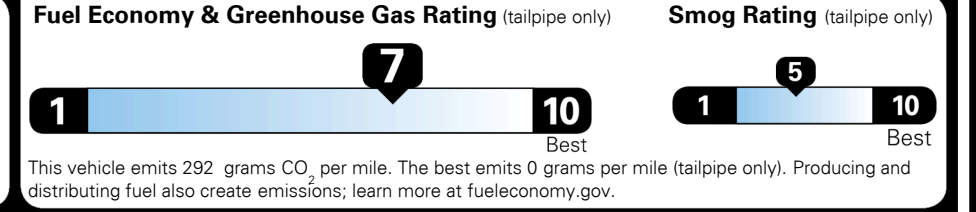

Actual results will vary for many reasons, including driving conditions and how you drive and maintain your vehicle. The average new vehicle gets 27 MPG and costs $6,500 to fuel over 5 years. Cost estimates are based on 15,000 miles per year at $ 2.35 per gallon. MPGe is miles per gasoline gallon equivalent. Vehicle emissions are a significant cause of climate change and smog.

fuel economy.gov
Calculate personalized estimates and compare vehicles