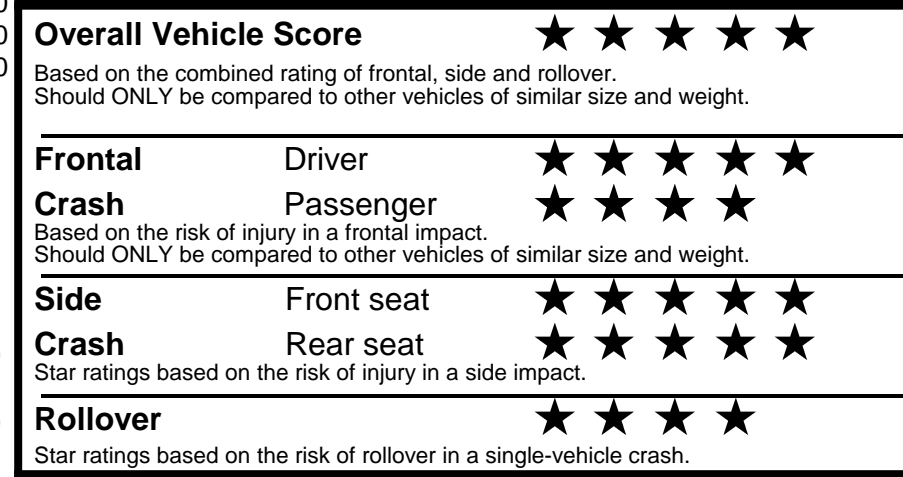

GOVERNMENT 5-STAR SAFETY RATINGS

Star ratings range from 1 to 5 stars (★★★★★) with 5 being the highest.
Source: National Highway Traffic Safety Administration (NHTSA).
www.safercar.gov or 1-888-327-4236

Manufacturer's suggested retail price includes Manufacturer's recommended pre-delivery service. License and title fees, state and local taxes and other dealer installed options and accessories are not included in the manufacturer's suggested retail price.

PARTS CONTENT INFORMATION

FOR VEHICLES IN THIS CAR LINE U.S./CANADIAN PARTS CONTENT: 60 %

MAJOR SOURCES OF FOREIGN PARTS: KOREA: 30%

NOTE: PARTS CONTENT DOES NOT INCLUDE FINAL ASSEMBLY, DISTRIBUTION, OR OTHER NON-PARTS COSTS.

FOR THIS VEHICLE FINAL ASSEMBLY POINT: WEST POINT, GA, USA

COUNTRY OF ORIGIN ENGINE: USA
TRANSMISSION: USA