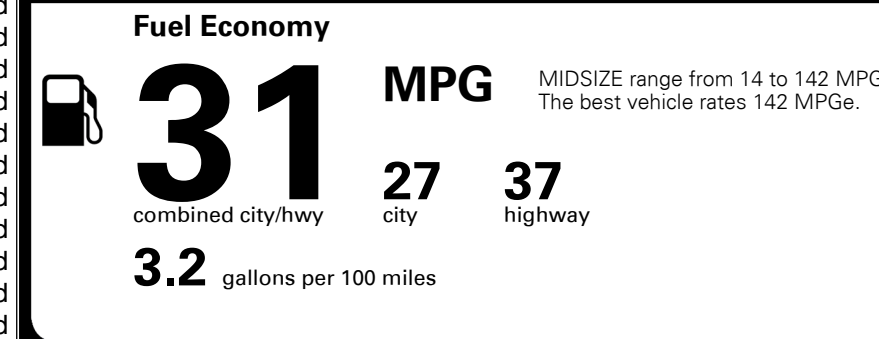

EPA DOT Fuel Economy and Environment

Gasoline Vehicle

You save $750
in fuel costs over 5 years compared to the average new vehicle.