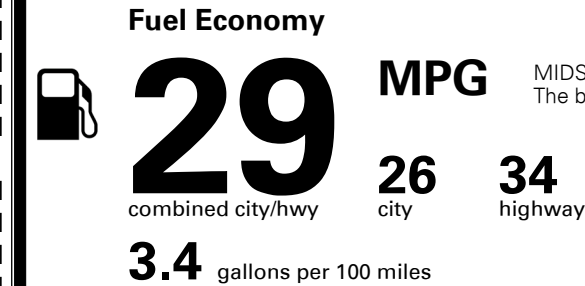

EPA DOT Fuel Economy and Environment

Gasoline Vehicle

MIDSIZE range from 14 to 141 MPG.
The best vehicle rates 141 MPGe.

You save
$500
in fuel costs
over 5 years
compared to the
average new vehicle.

Annual fuel cost
$1,400

Fuel Economy & Greenhouse Gas Rating (tailpipe only) Smog Rating (tailpipe only)