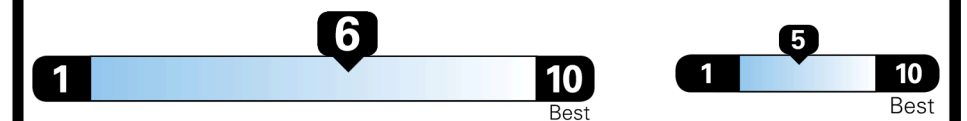

This vehicle emits 312 grams CO₂ per mile. The best emits 0 grams per mile (tailpipe only). Producing and distributing fuel also create emissions; learn more at fuelconomy.gov.

Actual results will vary for many reasons, including driving conditions and how you drive and maintain your vehicle. The average new vehicle gets 27 MPG and costs $7,500 to fuel over 5 years. Cost estimates are based on 15,000 miles per year at $ 2.70 per gallon. MPGe is miles per gasoline gallon equivalent. Vehicle emissions are a significant cause of climate change and smog.

fuelconomy.gov

Calculate personalized estimates and compare vehicles

GOVERNMENT 5-STAR SAFETY RATINGS

PARTS CONTENT INFORMATION

Overall Vehicle Score ★★★★★

Based on the combined rating of frontal, side and rollover.
Should ONLY be compared to other vehicles of similar size and weight.

Frontal Driver ★★★★★

Crash Passenger ★★★★★

Based on the risk of injury in a frontal impact.
Should ONLY be compared to other vehicles of similar size and weight.

Side Front seat ★★★★★

Crash Rear seat ★★★★★

Star ratings based on the risk of injury in a side impact.

Rollover ★★★★★

Star ratings based on the risk of rollover in a single-vehicle crash.

Star ratings range from 1 to 5 stars (★★★★★) with 5 being the highest.

Source: National Highway Traffic Safety Administration (NHTSA).

www.safercar.gov or 1-888-327-4236

Manufacturer's suggested retail price includes Manufacturer's recommended pre-delivery service. License and title fees, state and local taxes and other dealer installed options and accessories are not included in the manufacturer's suggested retail price.

FOR VEHICLES IN THIS CAR
LINE U.S./CANADIAN
PARTS CONTENT: 55 %

MAJOR SOURCES OF
FOREIGN PARTS:
KOREA: 35%

NOTE: PARTS CONTENT DOES
NOT INCLUDE FINAL ASSEMBLY,
DISTRIBUTION, OR OTHER
NON-PARTS COSTS.

FOR THIS VEHICLE
FINAL ASSEMBLY POINT:
WEST POINT, GA, USA

COUNTRY OF ORIGIN

ENGINE: USA

TRANSMISSION: USA