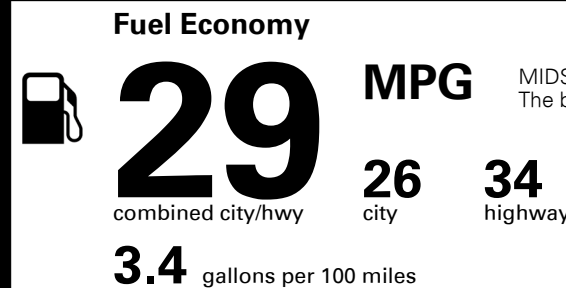

EPA DOT Fuel Economy and Environment

Gasoline Vehicle

MIDSIZE range from 14 to 141 MPG. The best vehicle rates 141 MPGe.

You save $500
in fuel costs over 5 years compared to the average new vehicle.

Annual fuel cost $1,400