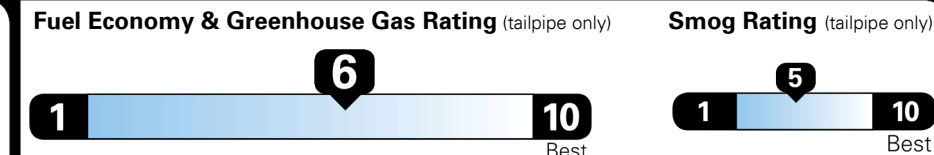

This vehicle emits 312 grams CO₂ per mile. The best emits 0 grams per mile (tailpipe only). Producing and distributing fuel also create emissions; learn more at fuelconomy.gov.

Actual results will vary for many reasons, including driving conditions and how you drive and maintain your vehicle. The average new vehicle gets 27 MPG and costs $7,500 to fuel over 5 years. Cost estimates are based on 15,000 miles per year at $ 2.70 per gallon. MPGe is miles per gasoline gallon equivalent. Vehicle emissions are a significant cause of climate change and smog.

fuelconomy.gov

Calculate personalized estimates and compare vehicles

GOVERNMENT 5-STAR SAFETY RATINGS

Overall Vehicle Score ★ ★ ★ ★ ★

Based on the combined rating of frontal, side and rollover. Should ONLY be compared to other vehicles of similar size and weight.

Frontal Driver ★ ★ ★ ★ ★

Crash Passenger ★ ★ ★ ★

Based on the risk of injury in a frontal impact. Should ONLY be compared to other vehicles of similar size and weight.

Side Front seat ★ ★ ★ ★ ★

Crash Rear seat ★ ★ ★ ★ ★

Star ratings based on the risk of injury in a side impact.

Rollover ★ ★ ★ ★

Star ratings based on the risk of rollover in a single-vehicle crash.

Star ratings range from 1 to 5 stars (★★★★★) with 5 being the highest.

Source: National Highway Traffic Safety Administration (NHTSA).

www.safercar.gov or 1-888-327-4236

Manufacturer's suggested retail price includes Manufacturer's recommended pre-delivery service. License and title fees, state and local taxes and other dealer installed options and accessories are not included in the manufacturer's suggested retail price.

PARTS CONTENT INFORMATION

FOR VEHICLES IN THIS CAR LINE U.S./CANADIAN PARTS CONTENT: 55 %

MAJOR SOURCES OF FOREIGN PARTS: KOREA: 35%

NOTE: PARTS CONTENT DOES NOT INCLUDE FINAL ASSEMBLY, DISTRIBUTION, OR OTHER NON-PARTS COSTS.

FOR THIS VEHICLE FINAL ASSEMBLY POINT: WEST POINT, GA, USA

COUNTRY OF ORIGIN

ENGINE: USA

TRANSMISSION: USA