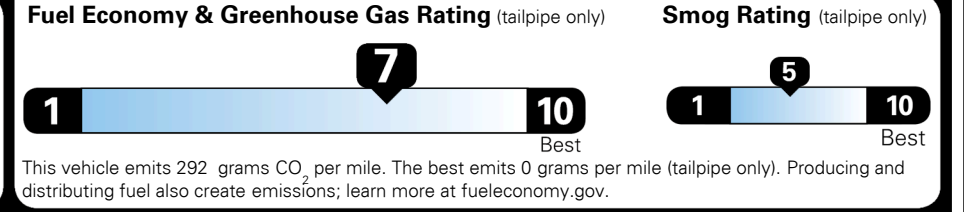

Actual results will vary for many reasons, including driving conditions and how you drive and maintain your vehicle. The average new vehicle gets 27 MPG and costs $6,500 to fuel over 5 years. Cost estimates are based on 15,000 miles per year at $ 2.35 per gallon. MPGe is miles per gasoline gallon equivalent. Vehicle emissions are a significant cause of climate change and smog.

fuel economy.gov
Calculate personalized estimates and compare vehicles