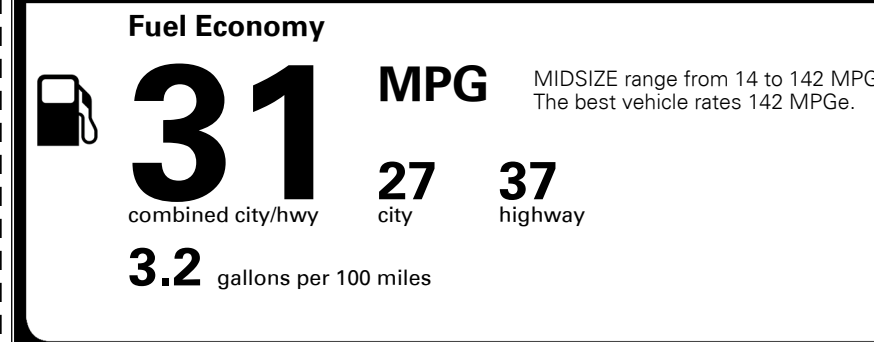

ADDITIONAL INSTALLED EQUIPMENT:

(In addition to or in place of standard features)
EX Premium Package
- Bose Premium Audio w/ Active Sound Design
- Surround View Monitor & Highway Driving Assist
- Power Front Passenger Seat w/Power Lumbar
- Fwd Collision-Avoidance Assist-Cyclist/Junction
- Navi Smart Cruise Control-Curve w/ Stop&Go
- Auto Up/Down Rear Passenger Windows
- Safe Exit Assist w/ Power Child Lock
- Parking Distance Warning Forward
- Parking Collision-Avoidance Assist-Rear
- LED Rear Combination Lights
- Memory Driver's Seat & Outside Mirrors
- Heated Steering Wheel & Power Folding Mirrors
Carpeted Floor Mats
Wheel Locks

MSRP INCLUDING OPTIONS

INLAND FREIGHT AND HANDLING

TOTAL MANUFACTURER'S SUGGESTED RETAIL PRICE ▶

TOTAL ADDITIONAL WEIGHT: 8.1

$ 28,590.00

Included
Included
Included
Included
Included
Included
Included
Included
Included
Included
Included

$3,600.00

$155.00
$60.00

$ 32,405.00

$ 995.00

$ 33,400.00

EPA DOT Fuel Economy and Environment

Gasoline Vehicle

You save $750
in fuel costs over 5 years compared to the average new vehicle.

Annual fuel cost $1,150