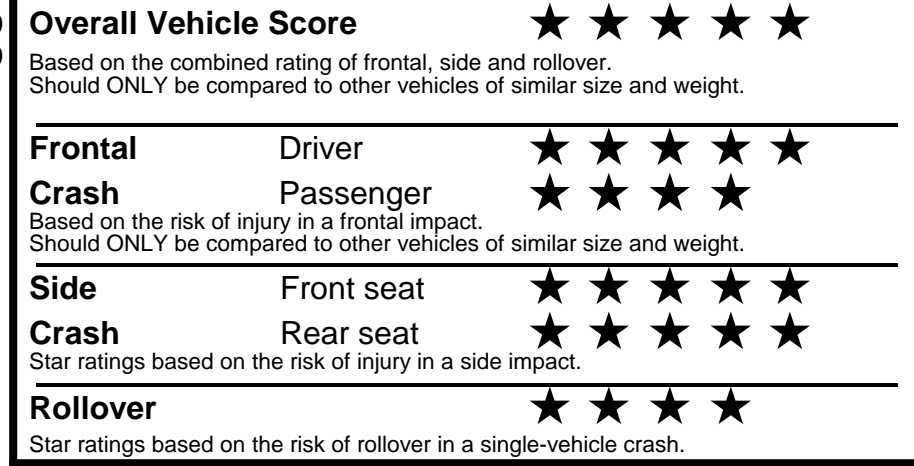

GOVERNMENT 5-STAR SAFETY RATINGS

Star ratings range from 1 to 5 stars (★★★★★) with 5 being the highest.
Source: National Highway Traffic Safety Administration (NHTSA).
www.safercar.gov or 1-888-327-4236

Manufacturer's suggested retail price includes Manufacturer's recommended pre-delivery service. License and title fees, state and local taxes and other dealer installed options and accessories are not included in the manufacturer's suggested retail price.

PARTS CONTENT INFORMATION

FOR VEHICLES IN THIS CAR LINE U.S./CANADIAN PARTS CONTENT: 60 %

MAJOR SOURCES OF FOREIGN PARTS: KOREA: 30%

NOTE: PARTS CONTENT DOES NOT INCLUDE FINAL ASSEMBLY, DISTRIBUTION, OR OTHER NON-PARTS COSTS.

FOR THIS VEHICLE FINAL ASSEMBLY POINT: WEST POINT, GA, USA

COUNTRY OF ORIGIN
ENGINE: USA
TRANSMISSION: USA