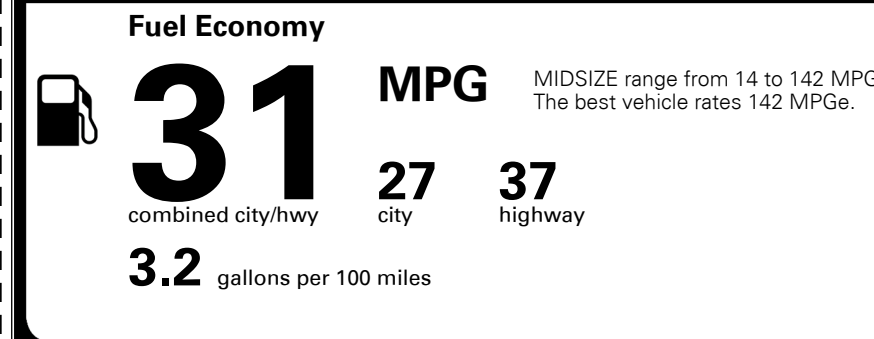

$ 28,590.00

COMPARE EX FWD FEATURES

Added to/in place of standard LXS FWD features
- 18" Machine Finished Alloy Wheels
- Panoramic Sunroof w/ Power Sunshade
- Parking Distance Warning-Reverse
- 10.25" Touchscreen w/ Navigation
- SynTex Seating Material & LED Interior Lighting
- Leather Wrapped Steering Wheel
- Power Driver's Seat w/ Power Lumbar
- Heated & Ventilated Front Seats
- Wireless Phone Charger & Rear Air Vents
- Auto Up/Down Front Passenger Window

ADDITIONAL INSTALLED EQUIPMENT:

(In addition to or in place of standard features)
EX Ash Blue Interior Color Package
- EX Ash Blue SynTex Seating Material
EX Premium Package
- Bose Premium Audio w/ Active Sound Design
- Surround View Monitor & Highway Driving Assist
- Power Front Passenger Seat w/Power Lumbar
- Fwd Collision-Avoidance Assist-Cyclist/Junction
- Navi Smart Cruise Control-Curve w/ Stop&Go
- Auto Up/Down Rear Passenger Windows
- Safe Exit Assist w/ Power Child Lock
- Parking Distance Warning Forward
- Parking Collision-Avoidance Assist-Rear
- LED Rear Combination Lights
- Memory Driver's Seat & Outside Mirrors
- Heated Steering Wheel & Power Folding Mirrors
Carpeted Floor Mats

MSRP INCLUDING OPTIONS

$ 32,345.00

INLAND FREIGHT AND HANDLING

$ 995.00

TOTAL MANUFACTURER'S SUGGESTED RETAIL PRICE ▶

$ 33,340.00

TOTAL ADDITIONAL WEIGHT: 7.3

EPA DOT Fuel Economy and Environment

Gasoline Vehicle

You save $750
in fuel costs over 5 years compared to the average new vehicle.

Annual fuel cost $1,150