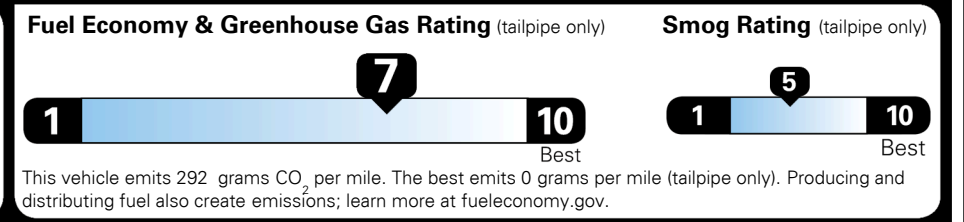

Actual results will vary for many reasons, including driving conditions and how you drive and maintain your vehicle. The average new vehicle gets 27 MPG and costs $6,500 to fuel over 5 years. Cost estimates are based on 15,000 miles per year at $ 2.35 per gallon. MPGe is miles per gasoline gallon equivalent. Vehicle emissions are a significant cause of climate change and smog.

fuelconomy.gov
Calculate personalized estimates and compare vehicles

Smartphone QR Code