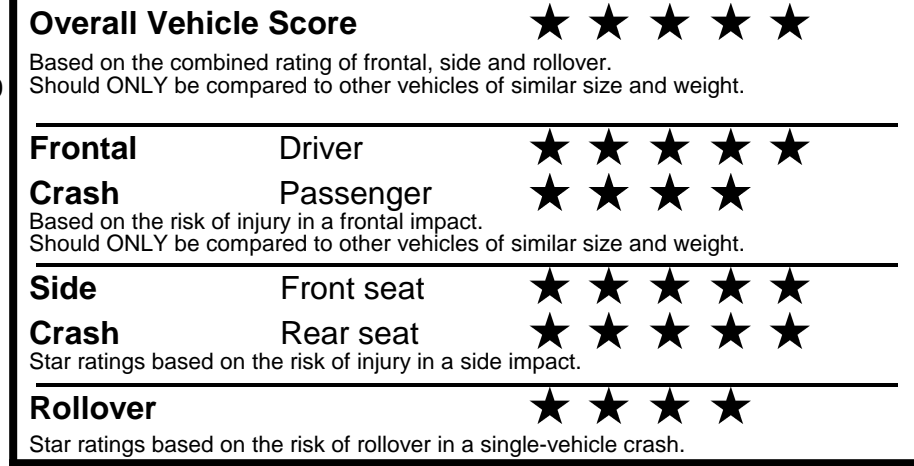

GOVERNMENT 5-STAR SAFETY RATINGS

Star ratings range from 1 to 5 stars (★★★★★) with 5 being the highest.
Source: National Highway Traffic Safety Administration (NHTSA).
www.safercar.gov or 1-888-327-4236

Manufacturer's suggested retail price includes Manufacturer's recommended pre-delivery service. License and title fees, state and local taxes and other dealer installed options and accessories are not included in the manufacturer's suggested retail price.

PARTS CONTENT INFORMATION

FOR VEHICLES IN THIS CAR LINE U.S./CANADIAN PARTS CONTENT: 60 %

MAJOR SOURCES OF FOREIGN PARTS: KOREA: 30%

NOTE: PARTS CONTENT DOES NOT INCLUDE FINAL ASSEMBLY, DISTRIBUTION, OR OTHER NON-PARTS COSTS.

FOR THIS VEHICLE FINAL ASSEMBLY POINT: WEST POINT, GA, USA

COUNTRY OF ORIGIN ENGINE: USA

TRANSMISSION: USA