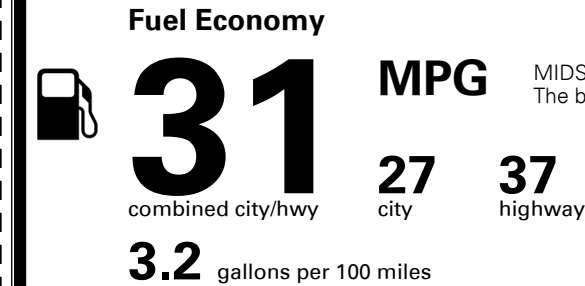

EPA DOT Fuel Economy and Environment

Gasoline Vehicle