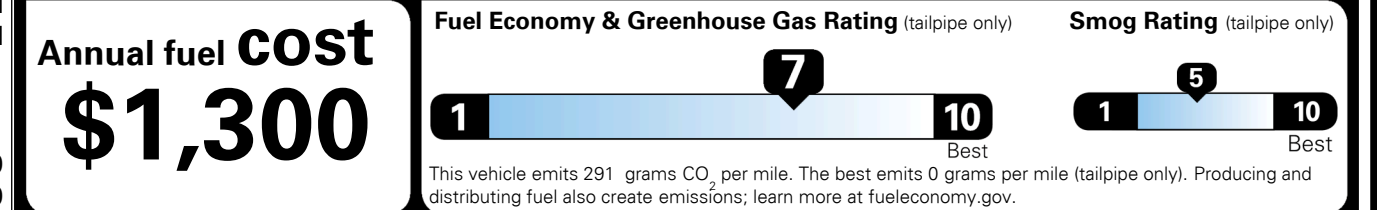

You save
$1,000
in fuel costs
over 5 years
compared to the
average new vehicle.