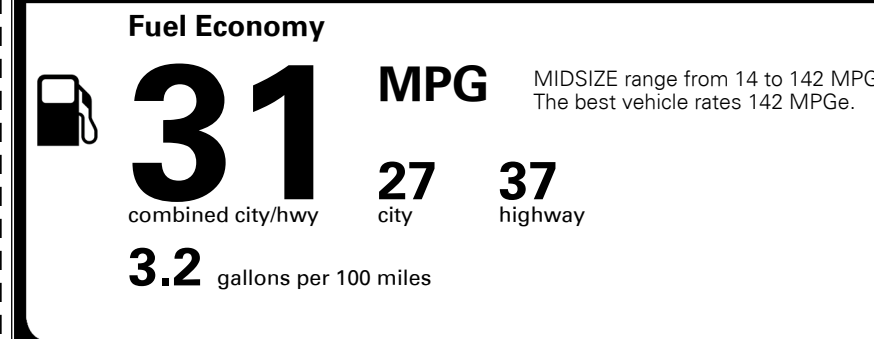

$ 28,590.00

COMPARE EX FWD FEATURES

Added to/in place of standard LXS FWD features

- 18" Machine Finished Alloy Wheels
- Panoramic Sunroof w/ Power Sunshade
- Parking Distance Warning - Reverse
- 10.25" Touchscreen w/ Navigation
- SynTex Seating Material & LED Interior Lighting
- Leather Wrapped Steering Wheel
- Power Driver's Seat w/ Power Lumbar
- Heated & Ventilated Front Seats
- Wireless Phone Charger & Rear Air Vents
- Auto Up/Down Front Passenger Window

ADDITIONAL INSTALLED EQUIPMENT:

(In addition to or in place of standard features)

EX Premium Package $3,600.00

- Bose Premium Audio w/ Active Sound Design
- Surround View Monitor & Highway Driving Assist
- Power Front Passenger Seat w/Power Lumbar
- Fwd Collision-Avoidance Assist-Cyclist/Junction
- Navi Smart Cruise Control-Curve w/ Stop&Go
- Auto Up/Down Rear Passenger Windows
- Safe Exit Assist w/ Power Child Lock
- Parking Distance Warning Forward
- Parking Collision-Avoidance Assist-Rear
- LED Rear Combination Lights
- Memory Driver's Seat & Outside Mirrors
- Heated Steering Wheel & Power Folding Mirrors
- Cargo Mat $95.00
- Carpeted Floor Mats $155.00
- Wheel Locks $60.00

MSRP INCLUDING OPTIONS $ 32,500.00

INLAND FREIGHT AND HANDLING $ 995.00

TOTAL MANUFACTURER'S SUGGESTED RETAIL PRICE ▶

$ 33,495.00

TOTAL ADDITIONAL WEIGHT: 14.8

EPA DOT Fuel Economy and Environment

Gasoline Vehicle

You save $750
in fuel costs over 5 years compared to the average new vehicle.

Annual fuel cost $1,150