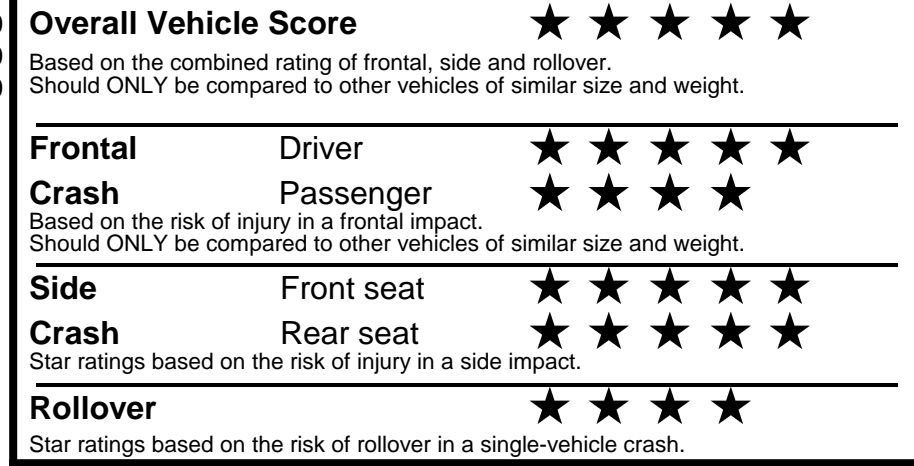

GOVERNMENT 5-STAR SAFETY RATINGS

Star ratings range from 1 to 5 stars (★★★★★) with 5 being the highest.
Source: National Highway Traffic Safety Administration (NHTSA).
www.safercar.gov or 1-888-327-4236

Manufacturer's suggested retail price includes Manufacturer's recommended pre-delivery service. License and title fees, state and local taxes and other dealer installed options and accessories are not included in the manufacturer's suggested retail price.

PARTS CONTENT INFORMATION

FOR VEHICLES IN THIS CAR LINE U.S./CANADIAN PARTS CONTENT: 60 %

MAJOR SOURCES OF FOREIGN PARTS: KOREA: 30%

NOTE: PARTS CONTENT DOES NOT INCLUDE FINAL ASSEMBLY, DISTRIBUTION, OR OTHER NON-PARTS COSTS.

FOR THIS VEHICLE FINAL ASSEMBLY POINT: WEST POINT, GA, USA

COUNTRY OF ORIGIN ENGINE: USA

TRANSMISSION: USA