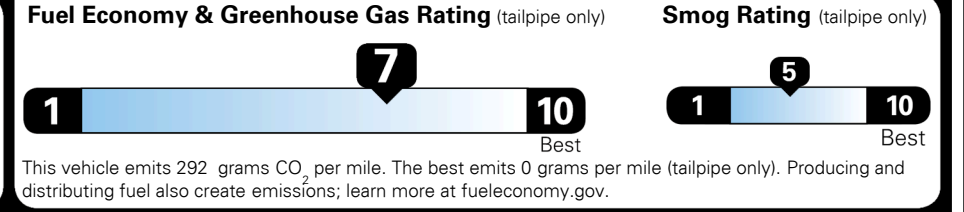

Actual results will vary for many reasons, including driving conditions and how you drive and maintain your vehicle. The average new vehicle gets 27 MPG and costs $6,500 to fuel over 5 years. Cost estimates are based on 15,000 miles per year at $ 2.35 per gallon. MPGe is miles per gasoline gallon equivalent. Vehicle emissions are a significant cause of climate change and smog.

fuel economy.gov
Calculate personalized estimates and compare vehicles

Smartphone QR Code