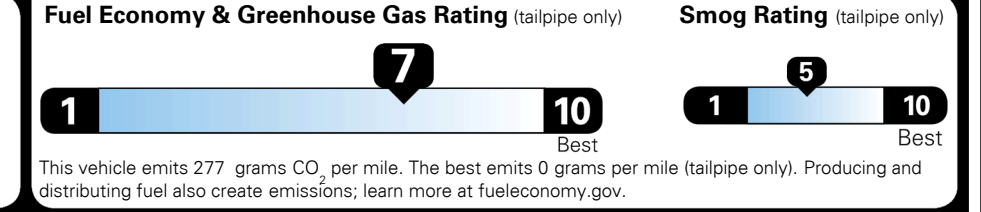

Actual results will vary for many reasons, including driving conditions and how you drive and maintain your vehicle. The average new vehicle gets 27 MPG and costs $6,500 to fuel over 5 years. Cost estimates are based on 15,000 miles per year at $ 2.35 per gallon. MPGe is miles per gasoline gallon equivalent. Vehicle emissions are a significant cause of climate change and smog.

fuel economy.gov
Calculate personalized estimates and compare vehicles