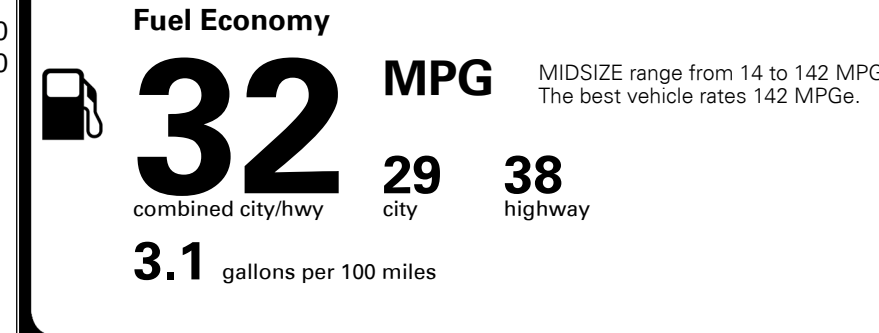

WARRANTY
10 Year/100,000 Mile Limited Powertrain Warranty
5 Year/60,000 Mile Limited Basic Warranty
5 Year/60,000 Mile Roadside Assistance

MANUFACTURER'S SUGGESTED RETAIL PRICE ▶

$ 23,690.00

ADDITIONAL INSTALLED EQUIPMENT:
(In addition to or in place of standard features)
Glacial White Pearl Paint $445.00
Remote Start $425.00

MSRP INCLUDING OPTIONS

$ 24,560.00

INLAND FREIGHT AND HANDLING

$ 995.00

TOTAL MANUFACTURER'S SUGGESTED RETAIL PRICE ▶

$ 25,555.00

*Ask dealer for details.
**UVO link may be currently unavailable for Model Year 2022 and newer vehicles sold or purchased in Massachusetts; please see owners.kia.com for updates on availability.
NOTE: When you purchase this vehicle, Kia America, Inc. collects personal information you provide to the dealership. For information on our collection and use of personal information and your rights, please see our Privacy Policy on www.kia.com.

TOTAL ADDITIONAL WEIGHT: 2.8

EPA DOT Fuel Economy and Environment

Gasoline Vehicle

You save $1,000
in fuel costs over 5 years compared to the average new vehicle.

Annual fuel cost $1,100