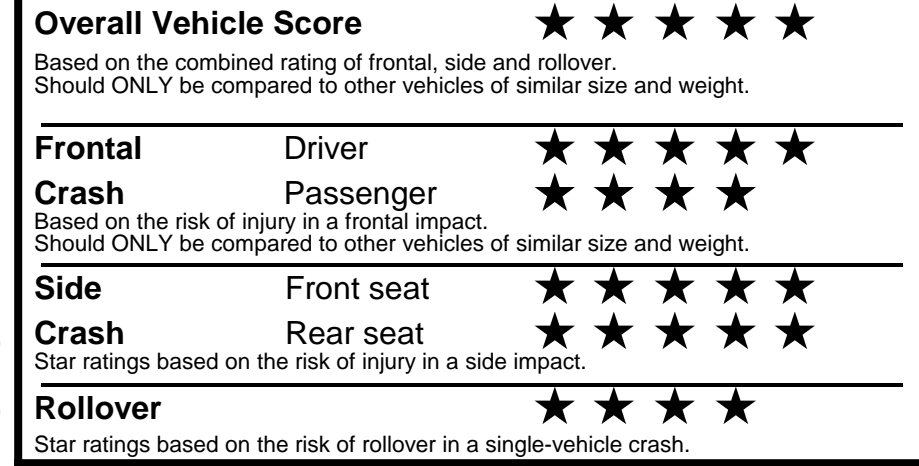

GOVERNMENT 5-STAR SAFETY RATINGS

Star ratings range from 1 to 5 stars (★★★★★) with 5 being the highest.
Source: National Highway Traffic Safety Administration (NHTSA).
www.safercar.gov or 1-888-327-4236

Manufacturer's suggested retail price includes Manufacturer's recommended pre-delivery service. License and title fees, state and local taxes and other dealer installed options and accessories are not included in the manufacturer's suggested retail price.

PARTS CONTENT INFORMATION

FOR VEHICLES IN THIS CAR LINE U.S./CANADIAN PARTS CONTENT: 60 %

MAJOR SOURCES OF FOREIGN PARTS: KOREA: 30%

NOTE: PARTS CONTENT DOES NOT INCLUDE FINAL ASSEMBLY, DISTRIBUTION, OR OTHER NON-PARTS COSTS.

FOR THIS VEHICLE FINAL ASSEMBLY POINT: WEST POINT, GA, USA

COUNTRY OF ORIGIN
ENGINE: USA
TRANSMISSION: USA