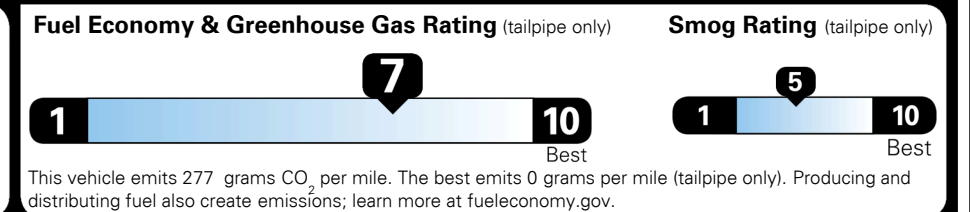

EPA DOT Fuel Economy and Environment

Gasoline Vehicle

Fuel Economy

32 MPG combined city/hwy
29 MPG city
38 MPG highway

3.1 gallons per 100 miles

MIDSIZE range from 14 to 141 MPG. The best vehicle rates 141 MPGe.

You save $1,250
in fuel costs over 5 years compared to the average new vehicle.

Annual fuel cost $1,250

Actual results will vary for many reasons, including driving conditions and how you drive and maintain your vehicle. The average new vehicle gets 27 MPG and costs $7,500 to fuel over 5 years. Cost estimates are based on 15,000 miles per year at $ 2.70 per gallon. MPGe is miles per gasoline gallon equivalent. Vehicle emissions are a significant cause of climate change and smog.

fuel economy.gov
Calculate personalized estimates and compare vehicles