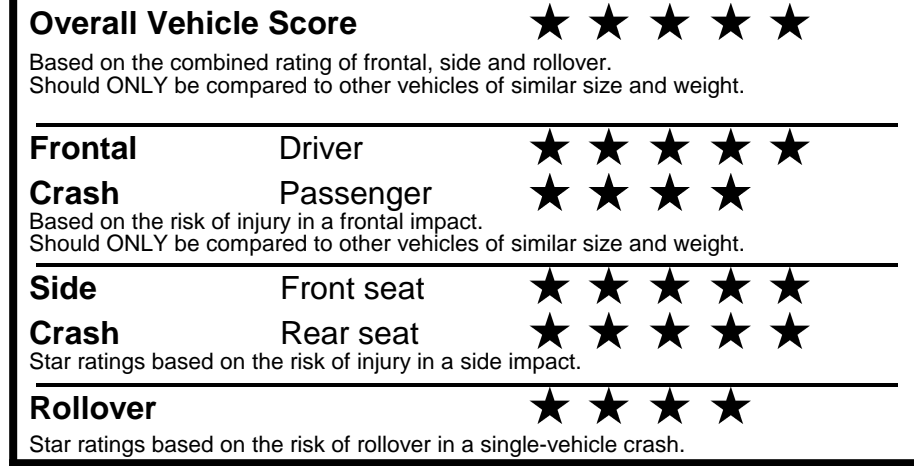

GOVERNMENT 5-STAR SAFETY RATINGS

Star ratings range from 1 to 5 stars (★★★★★) with 5 being the highest. Source: National Highway Traffic Safety Administration (NHTSA). www.safercar.gov or 1-888-327-4236

Manufacturer's suggested retail price includes Manufacturer's recommended pre-delivery service. License and title fees, state and local taxes and other dealer installed options and accessories are not included in the manufacturer's suggested retail price.

PARTS CONTENT INFORMATION

FOR VEHICLES IN THIS CAR LINE U.S./CANADIAN PARTS CONTENT: 55 %

MAJOR SOURCES OF FOREIGN PARTS: KOREA: 35%

NOTE: PARTS CONTENT DOES NOT INCLUDE FINAL ASSEMBLY, DISTRIBUTION, OR OTHER NON-PARTS COSTS.

FOR THIS VEHICLE FINAL ASSEMBLY POINT: WEST POINT, GA, USA

COUNTRY OF ORIGIN ENGINE: USA

TRANSMISSION: USA