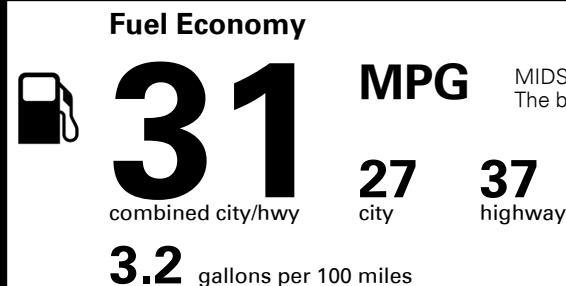

EPA DOT Fuel Economy and Environment

Gasoline Vehicle

MIDSIZE range from 14 to 141 MPG. The best vehicle rates 141 MPGe.

You save $1,000
in fuel costs over 5 years compared to the average new vehicle.

Annual fuel cost $1,300