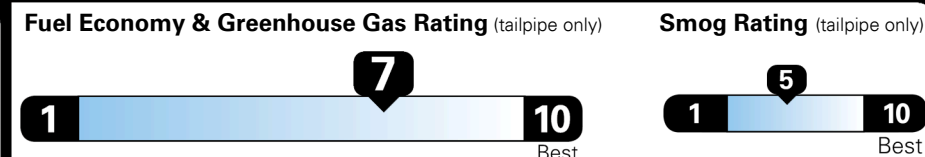

This vehicle emits 291 grams CO₂ per mile. The best emits 0 grams per mile (tailpipe only). Producing and distributing fuel also create emissions; learn more at fuel economy.gov.

Actual results will vary for many reasons, including driving conditions and how you drive and maintain your vehicle. The average new vehicle gets 27 MPG and costs $7,500 to fuel over 5 years. Cost estimates are based on 15,000 miles per year at $ 2.70 per gallon. MPGe is miles per gasoline gallon equivalent. Vehicle emissions are a significant cause of climate change and smog.

fuel economy.gov

Calculate personalized estimates and compare vehicles

GOVERNMENT 5-STAR SAFETY RATINGS

Overall Vehicle Score ★★★★★

Based on the combined rating of frontal, side and rollover. Should ONLY be compared to other vehicles of similar size and weight.

Frontal Driver ★★★★★

Crash Passenger ★★★★★

Based on the risk of injury in a frontal impact. Should ONLY be compared to other vehicles of similar size and weight.

Side Front seat ★★★★★

Crash Rear seat ★★★★★

Star ratings based on the risk of injury in a side impact.

Rollover ★★★★★

Star ratings based on the risk of rollover in a single-vehicle crash.

Star ratings range from 1 to 5 stars (★★★★★) with 5 being the highest.

Source: National Highway Traffic Safety Administration (NHTSA).

www.safercar.gov or 1-888-327-4236

Manufacturer's suggested retail price includes Manufacturer's recommended pre-delivery service. License and title fees, state and local taxes and other dealer installed options and accessories are not included in the manufacturer's suggested retail price.

PARTS CONTENT INFORMATION

FOR VEHICLES IN THIS CAR LINE U.S./CANADIAN PARTS CONTENT: 55 %

MAJOR SOURCES OF FOREIGN PARTS: KOREA: 35%

NOTE: PARTS CONTENT DOES NOT INCLUDE FINAL ASSEMBLY, DISTRIBUTION, OR OTHER NON-PARTS COSTS.

FOR THIS VEHICLE FINAL ASSEMBLY POINT: WEST POINT, GA, USA

COUNTRY OF ORIGIN

ENGINE: USA

TRANSMISSION: USA