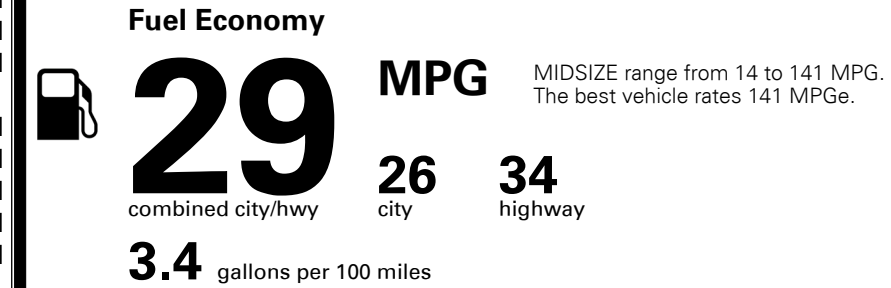

EXTERIOR
LED Reflector Headlights
Auto-On/Off Headlights
Amber LED Daytime Running Lights
Power, Heated Outside Mirrors
Acoustic Front Windshield
16" Alloy Wheels w/compact spare

WARRANTY
10 Year/100,000 Mile Limited Powertrain Warranty
5 Year/60,000 Mile Limited Basic Warranty
5 Year/60,000 Mile Roadside Assistance

MANUFACTURER'S SUGGESTED RETAIL PRICE ▶

$ 26,590.00

COMPARE LXS AWD FEATURES

Added to/in place of standard LXS FWD features
- All-Weather Drive (AWD)
- UVO link(1 yr trial; see owners.kia.com for details)
- SIRIUSXM® w/free 3-mo. subscription*
- Power Driver's Seat w/ Power Lumbar
- Heated Front Seats
- Rear USB charger ports
*Ask dealer for details

Included
Included
Included
Included
Included
Included

ADDITIONAL INSTALLED EQUIPMENT:
(In addition to or in place of standard features)
Passion Red Paint $445.00
Carpeted Floor Mats $155.00
Mud Guards $115.00
Wheel Locks $60.00

MSRP INCLUDING OPTIONS

$ 27,365.00

INLAND FREIGHT AND HANDLING

$ 965.00

TOTAL MANUFACTURER'S SUGGESTED RETAIL PRICE ▶

$ 28,330.00

When you purchase this vehicle, Kia America, Inc. collects personal information you provide to the dealership. For information on our collection and use of personal information and your rights, please see our Privacy policy on www.kia.com.

TOTAL ADDITIONAL WEIGHT: 9.7

**#1 LONG-TERM DEPENDABILITY
AMONG MASS MARKET BRANDS.**

EPA DOT Fuel Economy and Environment

Gasoline Vehicle

You save $500
in fuel costs over 5 years compared to the average new vehicle.

Annual fuel cost $1,400