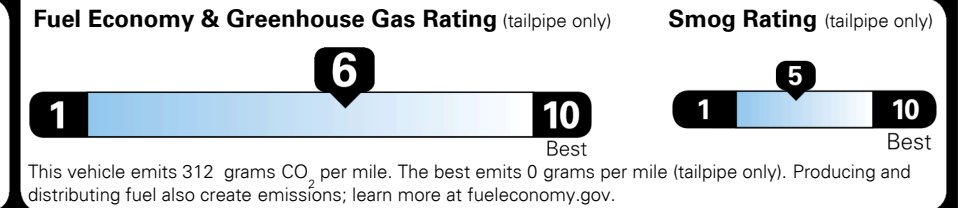

Actual results will vary for many reasons, including driving conditions and how you drive and maintain your vehicle. The average new vehicle gets 27 MPG and costs $7,500 to fuel over 5 years. Cost estimates are based on 15,000 miles per year at $ 2.70 per gallon. MPGe is miles per gasoline gallon equivalent. Vehicle emissions are a significant cause of climate change and smog.

fuelconomy.gov

Calculate personalized estimates and compare vehicles

GOVERNMENT 5-STAR SAFETY RATINGS

Overall Vehicle Score ★★★★★

Based on the combined rating of frontal, side and rollover. Should ONLY be compared to other vehicles of similar size and weight.

Frontal Driver ★★★★★

Crash Passenger ★★★★★

Based on the risk of injury in a frontal impact. Should ONLY be compared to other vehicles of similar size and weight.

Side Front seat ★★★★★

Crash Rear seat ★★★★★

Star ratings based on the risk of injury in a side impact.

Rollover ★★★★★

Star ratings based on the risk of rollover in a single-vehicle crash.

Star ratings range from 1 to 5 stars (★★★★★) with 5 being the highest.

Source: National Highway Traffic Safety Administration (NHTSA).

www.safercar.gov or 1-888-327-4236

Manufacturer's suggested retail price includes Manufacturer's recommended pre-delivery service. License and title fees, state and local taxes and other dealer installed options and accessories are not included in the manufacturer's suggested retail price.

PARTS CONTENT INFORMATION

FOR VEHICLES IN THIS CAR LINE U.S./CANADIAN PARTS CONTENT: 55 %

MAJOR SOURCES OF FOREIGN PARTS: KOREA: 35%

NOTE: PARTS CONTENT DOES NOT INCLUDE FINAL ASSEMBLY, DISTRIBUTION, OR OTHER NON-PARTS COSTS.

FOR THIS VEHICLE FINAL ASSEMBLY POINT: WEST POINT, GA, USA

COUNTRY OF ORIGIN

ENGINE: USA

TRANSMISSION: USA