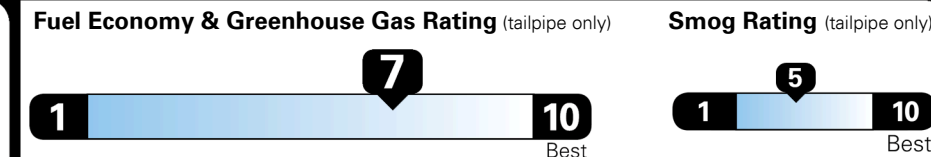

EPA DOT Fuel Economy and Environment

Gasoline Vehicle

Fuel Economy

31 MPG MIDSIZE range from 14 to 141 MPG. The best vehicle rates 141 MPGe.
combined city/hwy
27 city
37 highway
3.2 gallons per 100 miles

You save $1,000
in fuel costs over 5 years compared to the average new vehicle.

Annual fuel cost $1,300