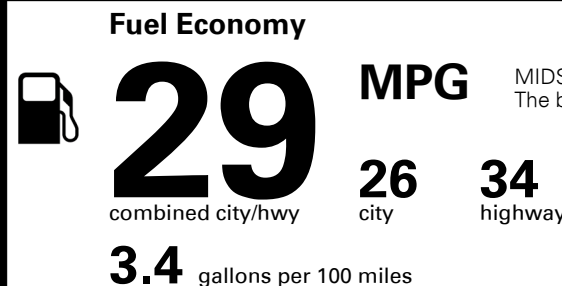

EXTERIOR
LED Reflector Headlights
Auto-On/Off Headlights
Amber LED Daytime Running Lights
Power, Heated Outside Mirrors
Acoustic Front Windshield
16" Alloy Wheels w/compact spare

WARRANTY
10 Year/100,000 Mile Limited Powertrain Warranty
5 Year/60,000 Mile Limited Basic Warranty
5 Year/60,000 Mile Roadside Assistance

MANUFACTURER'S SUGGESTED RETAIL PRICE ▶

COMPARE LXS AWD FEATURES

Added to/in place of standard LXS FWD features
- All-Weather Drive (AWD)
- UVO link(1 yr trial; see owners.kia.com for details)
- SIRIUSXM® w/free 3-mo. subscription*
- Power Driver's Seat w/ Power Lumbar
- Heated Front Seats
- Rear USB charger ports
*Ask dealer for details

ADDITIONAL INSTALLED EQUIPMENT:
(In addition to or in place of standard features)
Carpeted Floor Mats
Mud Guards
Wheel Locks

MSRP INCLUDING OPTIONS

INLAND FREIGHT AND HANDLING

TOTAL MANUFACTURER'S SUGGESTED RETAIL PRICE ▶

$ 26,590.00

Included
Included
Included
Included
Included
Included

$155.00
$115.00
$60.00

$ 26,920.00

$ 965.00

$ 27,885.00

**#1 LONG-TERM DEPENDABILITY
AMONG MASS MARKET BRANDS.**

EPA DOT Fuel Economy and Environment

Gasoline Vehicle

MIDSIZE range from 14 to 141 MPG. The best vehicle rates 141 MPGe.

You save $500
in fuel costs over 5 years compared to the average new vehicle.

Annual fuel cost $1,400