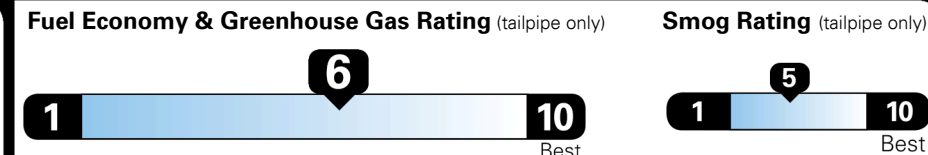

2021 K5 LXS AWD

MODEL/OPT.CODE: L4432 / 010
EXTERIOR COLOR: CRYSTAL BEIGE
INTERIOR COLOR: BLACK
VEHICLE ID NUMBER: 5XXG14J25MG051808
PORT OF ENTRY: WEST POINT

Sold To: SC030
Ship To: SC030
JT's Kia
230 KILLIAN COMMONS PARKWAY
COLUMBIA SC 29203

STANDARD FEATURES

STANDARD LXS FWD FEATURES

MECHANICAL
1.6L Turbo 4-Cylinder Engine
8-Speed Automatic Transmission
Electronic Parking Brake w/ Auto Hold
Drive Mode Select (DMS)

KIA DRIVEWISE DRIVER-ASSIST TECHNOLOGY
Forward Collision-Avoidance Assist-Pedestrian
Lane Keep Assist (LKA) & Lane Following Assist (LFA)
Driver Attention Warning (DAW)
Leading Vehicle Departure Alert (LVDA)
High Beam Assist (HBA)

SAFETY
Dual Front Advanced Airbags & Driver's Knee Airbag
Front and Rear Seat-Mounted Side Airbags
Full-Length Side Curtain Airbags
Electronic Stability Control (ESC)
Traction Control System & Anti-Lock Brakes (ABS)
Tire Pressure Monitoring System (TPMS)

INTERIOR, COMFORT & CONVENIENCE
8" Touchscreen w/ Android Auto & Apple CarPlay
Rear View Camera with Dynamic Guidelines
USB Multimedia Port, USB Charger Port
Dual Zone - Full Automatic Temperature Control
Multi-Adjustable Manual Front Seats
Remote Keyless Entry w/ Trunk Opener
Steering Wheel Controls (Bluetooth/Audio/Cruise)
Tilt & Telescopic Steering Column
Power Windows w/ Driver's One-Touch Auto Up / Down
Rear Occupant Alert

EXTERIOR
LED Reflector Headlights
Auto-On/Off Headlights
Amber LED Daytime Running Lights
Power, Heated Outside Mirrors
Acoustic Front Windshield
16" Alloy Wheels w/compact spare

WARRANTY
10 Year/100,000 Mile Limited Powertrain Warranty
5 Year/60,000 Mile Limited Basic Warranty
5 Year/60,000 Mile Roadside Assistance

MANUFACTURER'S SUGGESTED RETAIL PRICE ▶