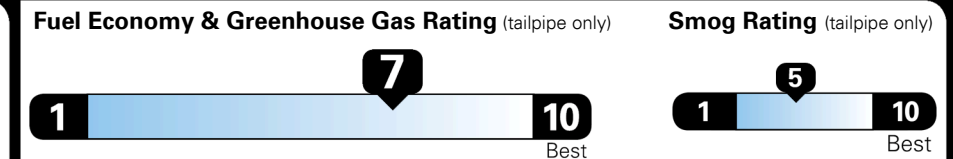

Actual results will vary for many reasons, including driving conditions and how you drive and maintain your vehicle. The average new vehicle gets 27 MPG and costs $7,500 to fuel over 5 years. Cost estimates are based on 15,000 miles per year at $ 2.70 per gallon. MPGe is miles per gasoline gallon equivalent. Vehicle emissions are a significant cause of climate change and smog.

fuel economy.gov

Calculate personalized estimates and compare vehicles

GOVERNMENT 5-STAR SAFETY RATINGS

Overall Vehicle Score ★★★★★

Based on the combined rating of frontal, side and rollover. Should ONLY be compared to other vehicles of similar size and weight.

Frontal Driver ★★★★★

Crash Passenger ★★★★★

Based on the risk of injury in a frontal impact. Should ONLY be compared to other vehicles of similar size and weight.

Side Front seat ★★★★★

Crash Rear seat ★★★★★

Star ratings based on the risk of injury in a side impact.

Rollover ★★★★★

Star ratings based on the risk of rollover in a single-vehicle crash.

Star ratings range from 1 to 5 stars (★★★★★) with 5 being the highest.

Source: National Highway Traffic Safety Administration (NHTSA).

www.safercar.gov or 1-888-327-4236

Manufacturer's suggested retail price includes Manufacturer's recommended pre-delivery service. License and title fees, state and local taxes and other dealer installed options and accessories are not included in the manufacturer's suggested retail price.

PARTS CONTENT INFORMATION

FOR VEHICLES IN THIS CAR LINE U.S./CANADIAN PARTS CONTENT: 55 %

MAJOR SOURCES OF FOREIGN PARTS: KOREA: 35%

NOTE: PARTS CONTENT DOES NOT INCLUDE FINAL ASSEMBLY, DISTRIBUTION, OR OTHER NON-PARTS COSTS.

FOR THIS VEHICLE FINAL ASSEMBLY POINT: WEST POINT, GA, USA

COUNTRY OF ORIGIN

ENGINE: USA

TRANSMISSION: USA