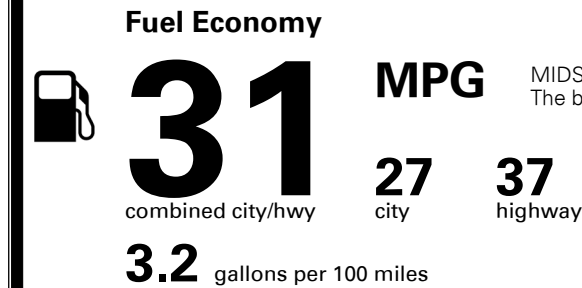

EPA DOT Fuel Economy and Environment

Gasoline Vehicle

MIDSIZE range from 14 to 141 MPG. The best vehicle rates 141 MPGe.

You save $1,000
in fuel costs over 5 years compared to the average new vehicle.

Annual fuel cost $1,300