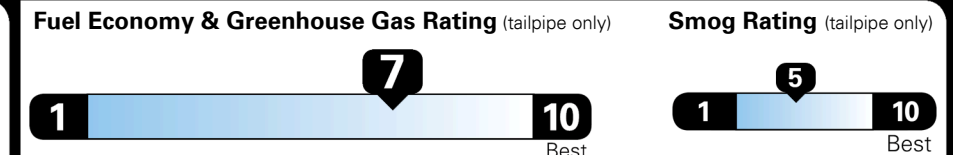

EPA DOT Fuel Economy and Environment

Gasoline Vehicle

Fuel Economy
31 MPG combined city/hwy
27 MPG city
37 MPG highway
3.2 gallons per 100 miles

MIDSIZE range from 14 to 141 MPG. The best vehicle rates 141 MPGe.

You save $1,000
in fuel costs over 5 years
compared to the average new vehicle.

Annual fuel cost $1,300